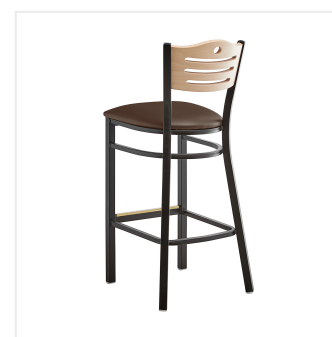

## Lancaster Table & Seating Black Finish Bistro Bar Stool with Dark Brown Vinyl Seat and Natural Wood Back - Detached Seat

#164BBSNVDBKD

Item #: 164BBSNVDBKD Qty: \_\_\_\_\_

Project: \_\_\_\_\_

Approval: \_\_\_\_\_ Date: \_\_\_\_\_

### Features

- Contoured back and built-in footrest for exceptional comfort
- Soft 2 1/2" thick vinyl padded cushion
- Durable steel frame with stain- and smudge-resistant black powder coated finish
- Light weight construction allows staff and customers to maneuver easily
- Ships unassembled to save on shipping costs

## Technical Data

Back Color	Beige
Capacity	330 lb.
Color	Black
Finish	Natural Wood
Frame Material	Metal Steel
Padded Seat	With Padded Seat
Seat Color	Brown
Seat Material	Vinyl
Seat Thickness	2 1/2 Inches
Style	Bistro
Type	Bar Stools
Usage	Indoor

## Notes & Details

---

Seat your guests in comfort and style with this Lancaster Table & Seating black finish bistro bar stool with 2 1/2" dark brown vinyl padded seat and natural wood back. This bar stool's stylish back and padded seat combine with its modern steel frame to instill a unique look in any location. Plus, since this bar stool's back is contoured for a customer's back, it will provide comfort while maintaining a distinct appearance.