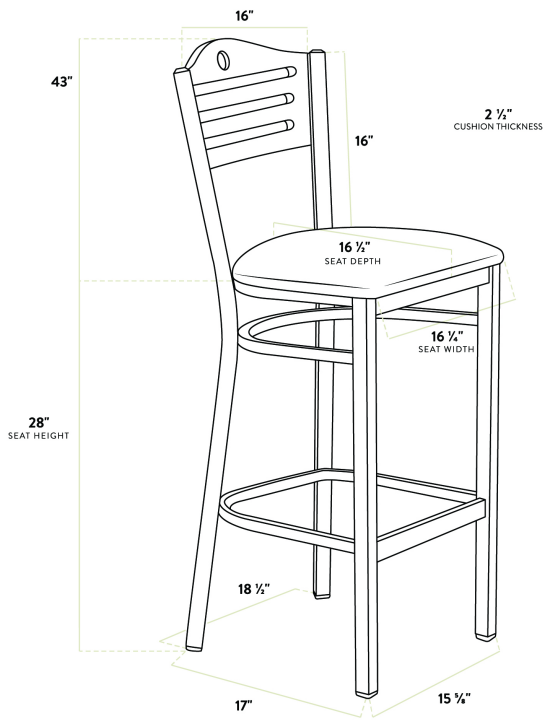

Technical Data

Back Color	Beige
Capacity	330 lb.
Color	Black
Finish	Natural Wood
Frame Material	Metal Steel
Padded Seat	With Padded Seat
Seat Color	Brown
Seat Material	Vinyl
Seat Thickness	2 1/2 Inches
Style	Bistro
Type	Bar Stools
Usage	Indoor

Plan View