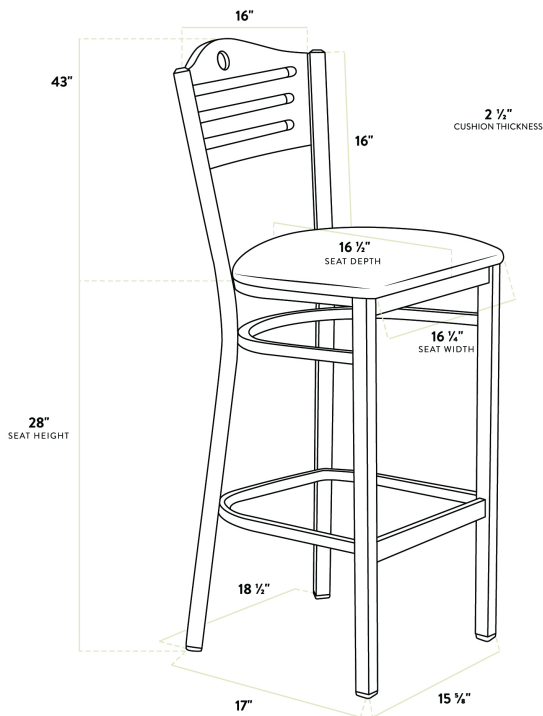

Features

- Contoured back and built-in footrest for exceptional comfort
- Soft 2 1/2" thick vinyl padded cushion
- Durable steel frame with stain- and smudge-resistant black powder coated finish
- Light weight construction allows staff and customers to maneuver easily
- Ships assembled for immediate use

Certifications

Fully Assembled

Technical Data

Width	18 1/2 Inches
Depth	17 Inches
Height	43 Inches
Seat Width	16 1/4 Inches
Seat Depth	16 1/2 Inches
Height Style	Bar Height
Seat Height	28 Inches
Arms	Without Arms
Back	With Back
Back Color	Beige

Technical Data

Capacity	330 lb.
Color	Black
Finish	Natural Wood
Frame Material	Metal Steel
Padded Seat	With Padded Seat
Seat Color	Brown
Seat Material	Vinyl
Seat Thickness	2 1/2 Inches
Style	Bistro
Type	Bar Stools
Usage	Indoor

Plan View

Notes & Details

Seat your guests in comfort and style with this Lancaster Table & Seating black finish bistro bar stool with 2 1/2" dark brown vinyl padded seat and natural wood back. This bar stool's stylish back and padded seat combine with its modern steel frame to instill a unique look in any location. Plus, since this bar stool's back is contoured for a customer's back, it will provide comfort while maintaining a distinct appearance.