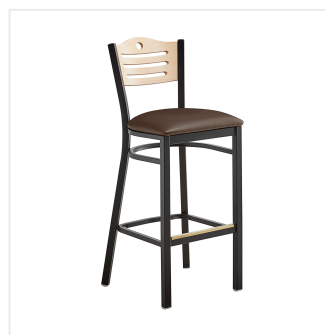

Lancaster Table & Seating Black Finish Bistro Bar Stool with Dark Brown Vinyl Seat and Natural Wood Back - Assembled

#164BBSNVDBAS

Item #: 164BBSNVDBAS Qty: _____

Project: _____

Approval: _____ Date: _____

Features

- Contoured back and built-in footrest for exceptional comfort
- Soft 2 1/2" thick vinyl padded cushion
- Durable steel frame with stain- and smudge-resistant black powder coated finish
- Light weight construction allows staff and customers to maneuver easily
- Ships assembled for immediate use

Technical Data

Capacity	330 lb.
Color	Black
Finish	Natural Wood
Frame Material	Metal Steel
Padded Seat	With Padded Seat
Seat Color	Brown
Seat Material	Vinyl
Seat Thickness	2 1/2 Inches
Style	Bistro
Type	Bar Stools
Usage	Indoor

Plan View

Notes & Details

Seat your guests in comfort and style with this Lancaster Table & Seating black finish bistro bar stool with 2 1/2" dark brown vinyl padded seat and natural wood back. This bar stool's stylish back and padded seat combine with its modern steel frame to instill a unique look in any location. Plus, since this bar stool's back is contoured for a customer's back, it will provide comfort while maintaining a distinct appearance.