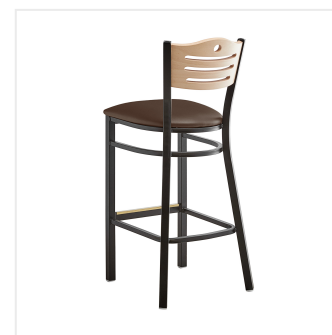

Lancaster Table & Seating Black Finish Bistro Bar Stool with Dark Brown Vinyl Seat and Natural Wood Back - Assembled

#164BBSNVDBAS

Item #: 164BBSNVDBAS Qty: _____

Project: _____

Approval: _____ Date: _____

Features

- Contoured back and built-in footrest for exceptional comfort
- Soft 2 1/2" thick vinyl padded cushion
- Durable steel frame with stain- and smudge-resistant black powder coated finish
- Light weight construction allows staff and customers to maneuver easily
- Ships assembled for immediate use

Technical Data

Capacity	330 lb.
Color	Black
Finish	Natural Wood
Frame Material	Metal Steel
Padded Seat	With Padded Seat
Seat Color	Brown
Seat Material	Vinyl
Seat Thickness	2 1/2 Inches
Style	Bistro
Type	Bar Stools
Usage	Indoor

Plan View

Notes & Details

Seat your guests in comfort and style with this Lancaster Table & Seating black finish bistro bar stool with 2 1/2" dark brown vinyl padded seat and natural wood back. This bar stool's stylish back and padded seat combine with its modern steel frame to instill a unique look in any location. Plus, since this bar stool's back is contoured for a customer's back, it will provide comfort while maintaining a distinct appearance.