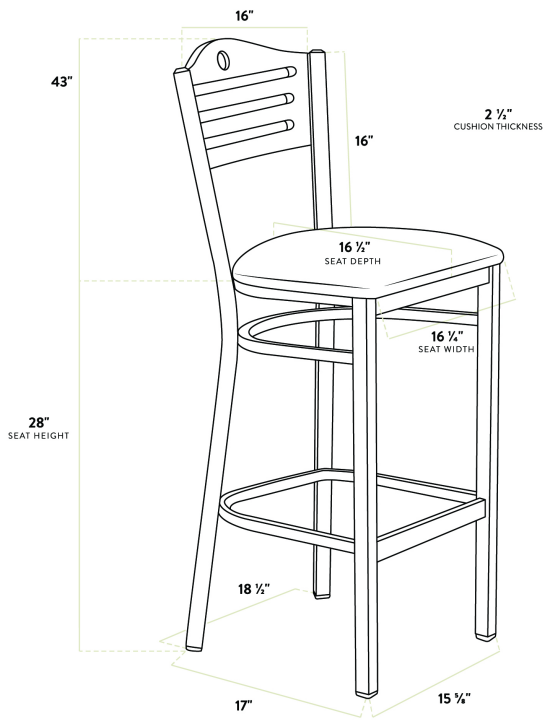

Features

- Contoured back and built-in footrest for exceptional comfort
- Soft 2 1/2" thick vinyl padded cushion
- Durable steel frame with stain- and smudge-resistant black powder coated finish
- Light weight construction allows staff and customers to maneuver easily
- Ships unassembled to save on shipping costs

Technical Data

Width	18 1/2 Inches
Depth	17 Inches
Height	43 Inches
Seat Width	16 1/4 Inches
Seat Depth	16 1/2 Inches
Height Style	Bar Height
Seat Height	28 Inches
Arms	Without Arms
Assembled	Assembly Required
Back	With Back

Technical Data

Back Color	Beige
Capacity	330 lb.
Color	Black
Finish	Natural Wood
Frame Material	Metal Steel
Padded Seat	With Padded Seat
Seat Color	Black
Seat Material	Vinyl
Seat Thickness	2 1/2 Inches
Style	Bistro
Type	Bar Stools
Usage	Indoor

Plan View

Notes & Details

Seat your guests in comfort and style with this Lancaster Table & Seating black finish bistro bar stool with 2 1/2" black vinyl padded seat and natural wood back. This bar stool's stylish back and padded seat combine with its modern steel frame to instill a unique look in any location. Plus, since this bar stool's back is contoured for a customer's back, it will provide comfort while maintaining a distinct appearance.