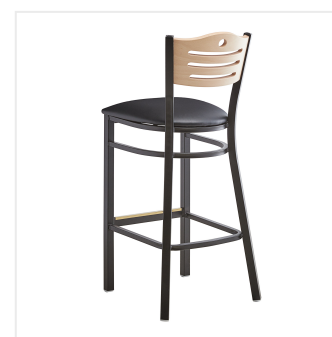

Lancaster Table & Seating Black Finish Bistro Bar Stool with Black Vinyl Seat and Natural Wood Back - Assembled

#164BBSNVBKAS

Item #: 164BBSNVBKAS Qty: _____

Project: _____

Approval: _____ Date: _____

Features

- Contoured back and built-in footrest for exceptional comfort
- Soft 2 1/2" thick vinyl padded cushion
- Durable steel frame with stain- and smudge-resistant black powder coated finish
- Light weight construction allows staff and customers to maneuver easily
- Ships assembled for immediate use

Technical Data

Capacity	330 lb.
Color	Black
Finish	Natural Wood
Frame Material	Metal Steel
Padded Seat	With Padded Seat
Seat Color	Black
Seat Material	Vinyl
Seat Thickness	2 1/2 Inches
Style	Bistro
Type	Bar Stools
Usage	Indoor

Plan View

Notes & Details

Seat your guests in comfort and style with this Lancaster Table & Seating black finish bistro bar stool with 2 1/2" black vinyl padded seat and natural wood back. This bar stool's stylish back and padded seat combine with its modern steel frame to instill a unique look in any location. Plus, since this bar stool's back is contoured for a customer's back, it will provide comfort while maintaining a distinct appearance.