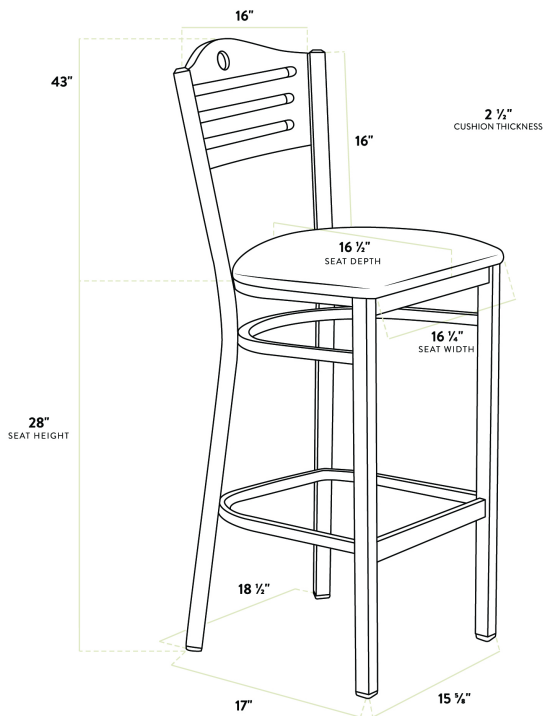

Lancaster Table & Seating Black Finish Bistro Bar Stool with Black Vinyl Seat and Natural Wood Back - Assembled

#164BBSNVBKAS

Item #: 164BBSNVBKAS Qty: _____

Project: _____

Approval: _____ Date: _____

Features

Certifications

Fully Assembled

Technical Data

Width	18 1/2 Inches
Depth	17 Inches
Height	43 Inches
Seat Width	16 1/4 Inches
Seat Depth	16 1/2 Inches
Height Style	Bar Height
Seat Height	28 Inches
Arms	Without Arms
Back	With Back
Back Color	Beige

Technical Data

Capacity	330 lb.
Color	Black
Finish	Natural Wood
Frame Material	Metal Steel
Padded Seat	With Padded Seat
Seat Color	Black
Seat Material	Vinyl
Seat Thickness	2 1/2 Inches
Style	Bistro
Type	Bar Stools
Usage	Indoor

Plan View

Notes & Details

Seat your guests in comfort and style with this Lancaster Table & Seating black finish bistro bar stool with 2 1/2" black vinyl padded seat and natural wood back. This bar stool's stylish back and padded seat combine with its modern steel frame to instill a unique look in any location. Plus, since this bar stool's back is contoured for a customer's back, it will provide comfort while maintaining a distinct appearance.