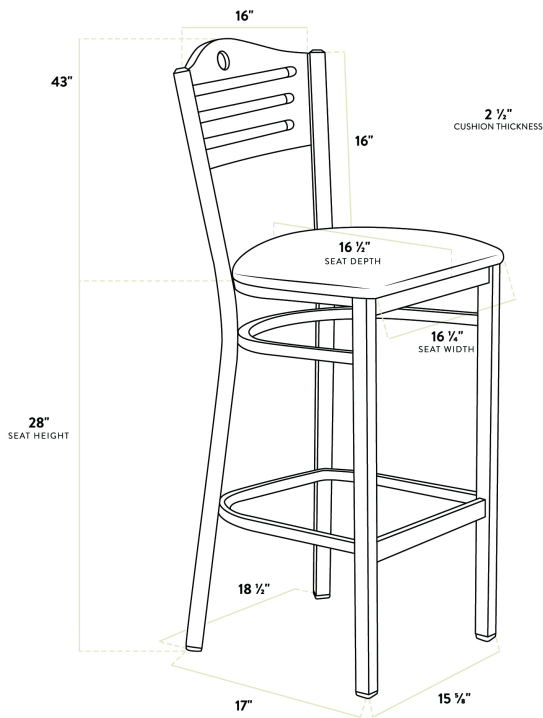

Technical Data

Capacity	330 lb.
Color	Black
Finish	Natural Wood
Frame Material	Metal Steel
Padded Seat	With Padded Seat
Seat Color	Burgundy
Seat Material	Vinyl
Seat Thickness	2 1/2 Inches
Style	Bistro
Type	Bar Stools
Usage	Indoor

Plan View

Notes & Details

Seat your guests in comfort and style with this Lancaster Table & Seating black finish bistro bar stool with 2 1/2" burgundy vinyl padded seat and natural wood back. This bar stool's stylish back and padded seat combine with its modern steel frame to instill a unique look in any location. Plus, since this bar stool's back is contoured for a customer's back, it will provide comfort while maintaining a distinct appearance.

This bar stool's sturdy steel frame provides unmatched durability in your dining room. It can hold up to 330 lb. of weight thanks to the steel frame and supports under the seat. Additionally, the black powder coating on this bar stool ensures longevity through everyday wear and tear, resisting stains, scratches, and smudges. It features a bistro style back with attractive slats and a cutout hole, which gives it a unique visual appeal. Plus, the bar stool's armless design is less restrictive and allows guests to socialize freely. The 2 1/2" thick burgundy vinyl padded seat provides exceptional comfort for your guests, and it's also durable and easy to clean! It is made with fire-retardant foam for added safety.

The bar stool's built-in footrest gives customers a place to rest their legs. Its light weight construction makes it easy to rearrange for staff and customers. Each leg comes with an integrated glide to protect your floors from scuffing. To save you the time and hassle of assembly, this bar stool is shipped fully assembled with the seat already attached.