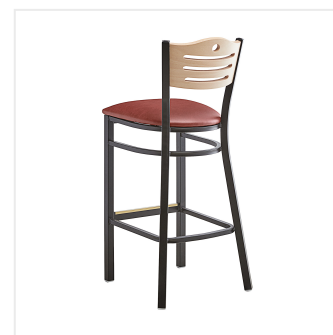

## Lancaster Table & Seating Black Finish Bistro Bar Stool with Burgundy Vinyl Seat and Natural Wood Back - Assembled

#164BBSNVBGAS

Item #: 164BBSNVBGAS Qty: \_\_\_\_\_

Project: \_\_\_\_\_

Approval: \_\_\_\_\_ Date: \_\_\_\_\_

### Features

- Contoured back and built-in footrest for exceptional comfort
- Soft 2 1/2" thick vinyl padded cushion
- Durable steel frame with stain- and smudge-resistant black powder coated finish
- Light weight construction allows staff and customers to maneuver easily
- Ships assembled for immediate use

## Notes & Details

Seat your guests in comfort and style with this Lancaster Table & Seating black finish bistro bar stool with 2 1/2" burgundy vinyl padded seat and natural wood back. This bar stool's stylish back and padded seat combine with its modern steel frame to instill a unique look in any location. Plus, since this bar stool's back is contoured for a customer's back, it will provide comfort while maintaining a distinct appearance.

This bar stool's sturdy steel frame provides unmatched durability in your dining room. It can hold up to 330 lb. of weight thanks to the steel frame and supports under the seat. Additionally, the black powder coating on this bar stool ensures longevity through everyday wear and tear, resisting stains, scratches, and smudges. It features a bistro style back with attractive slats and a cutout hole, which gives it a unique visual appeal. Plus, the bar stool's armless design is less restrictive and allows guests to socialize freely. The 2 1/2" thick burgundy vinyl padded seat provides exceptional comfort for your guests, and it's also durable and easy to clean! It is made with fire-retardant foam for added safety.