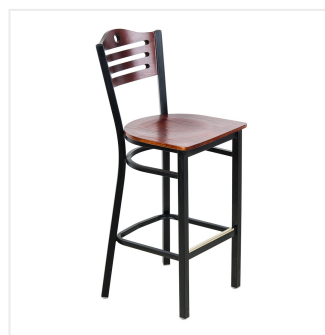

Lancaster Table & Seating Black Finish Bistro Bar Stool with Mahogany Wood Seat and Back - Detached Seat

#164BBSMWMHKD

Item #: 164BBSMWMHKD Qty: _____

Project: _____

Approval: _____ Date: _____

Features

- Contoured back and built-in footrest for exceptional comfort
- Mahogany wood seat brings a contemporary style to your establishment
- Durable steel frame with stain- and smudge-resistant black powder coated finish
- Light weight construction allows staff and customers to maneuver easily
- Ships unassembled to save on shipping costs

Technical Data

Back Color	Brown
Capacity	330 lb.
Color	Black
Finish	Mahogany
Frame Material	Metal Steel
Padded Seat	Without Padded Seat
Seat Color	Brown
Seat Material	Wood
Seat Thickness	3/4 Inch
Style	Bistro
Type	Bar Stools
Usage	Indoor

Plan View

Notes & Details

Seat your guests in comfort and style with this Lancaster Table & Seating black finish bistro bar stool with mahogany wood seat and back. This bar stool's stylish back and wood seat combine with its modern steel frame to instill a unique look in any location. Plus, since this bar stool's back is contoured for a customer's back, it will provide comfort while maintaining a distinct appearance.

This bar stool's sturdy steel frame provides unmatched durability in your dining room. It can hold up to 330 lb. of weight thanks to the steel frame and supports under the seat. Additionally, the black powder coating on this bar stool ensures longevity through everyday wear and tear, resisting stains, scratches, and smudges. It features a bistro style back with attractive slats and a cutout hole, which gives it a unique visual appeal. Plus, the bar stool's armless design is less restrictive and allows guests to socialize freely. The mahogany wood seat and back are easy to clean and maintain, and they offer style and convenience in any establishment!