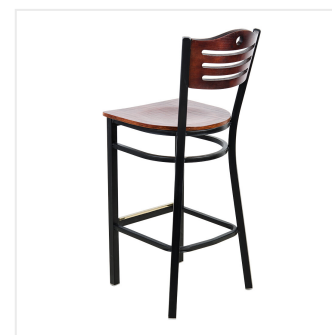

Lancaster Table & Seating Black Finish Bistro Bar Stool with Mahogany Wood Seat and Back - Detached Seat

#164BBSMWMHKD

Item #: 164BBSMWMHKD Qty: _____

Project: _____

Approval: _____ Date: _____

Features

- Contoured back and built-in footrest for exceptional comfort
- Mahogany wood seat brings a contemporary style to your establishment
- Durable steel frame with stain- and smudge-resistant black powder coated finish
- Light weight construction allows staff and customers to maneuver easily
- Ships unassembled to save on shipping costs

Technical Data

Back Color	Brown
Capacity	330 lb.
Color	Black
Finish	Mahogany
Frame Material	Metal Steel
Padded Seat	Without Padded Seat
Seat Color	Brown
Seat Material	Wood
Seat Thickness	3/4 Inch
Style	Bistro
Type	Bar Stools
Usage	Indoor

Plan View

Notes & Details

Seat your guests in comfort and style with this Lancaster Table & Seating black finish bistro bar stool with mahogany wood seat and back. This bar stool's stylish back and wood seat combine with its modern steel frame to instill a unique look in any location. Plus, since this bar stool's back is contoured for a customer's back, it will provide comfort while maintaining a distinct appearance.

This bar stool's sturdy steel frame provides unmatched durability in your dining room. It can hold up to 330 lb. of weight thanks to the steel frame and supports under the seat. Additionally, the black powder coating on this bar stool ensures longevity through everyday wear and tear, resisting stains, scratches, and smudges. It features a bistro style back with attractive slats and a cutout hole, which gives it a unique visual appeal. Plus, the bar stool's armless design is less restrictive and allows guests to socialize freely. The mahogany wood seat and back are easy to clean and maintain, and they offer style and convenience in any establishment!