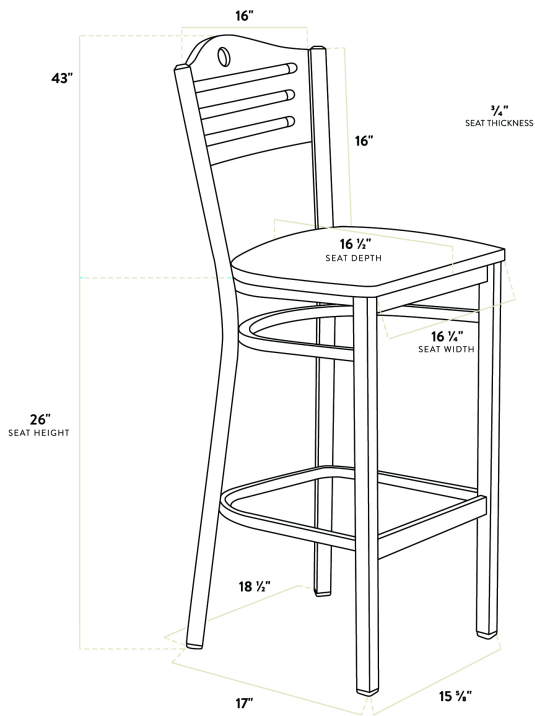

Lancaster Table & Seating Black Finish Bistro Bar Stool with Mahogany Wood Seat and Back - Detached Seat

#164BBSMWMHKD

Item #: 164BBSMWMHKD Qty: _____

Project: _____

Approval: _____ Date: _____

Features

- Contoured back and built-in footrest for exceptional comfort
- Mahogany wood seat brings a contemporary style to your establishment
- Durable steel frame with stain- and smudge-resistant black powder coated finish
- Light weight construction allows staff and customers to maneuver easily
- Ships unassembled to save on shipping costs

Technical Data

Width	18 1/2 Inches
Depth	17 Inches
Height	43 Inches
Seat Width	16 1/4 Inches
Seat Depth	16 1/2 Inches
Height Style	Bar Height
Seat Height	28 Inches
Arms	Without Arms
Assembled	Assembly Required
Back	With Back

Technical Data

Back Color	Brown
Capacity	330 lb.
Color	Black
Finish	Mahogany
Frame Material	Metal Steel
Padded Seat	Without Padded Seat
Seat Color	Brown
Seat Material	Wood
Seat Thickness	3/4 Inch
Style	Bistro
Type	Bar Stools
Usage	Indoor

Plan View

Notes & Details

Seat your guests in comfort and style with this Lancaster Table & Seating black finish bistro bar stool with mahogany wood seat and back. This bar stool's stylish back and wood seat combine with its modern steel frame to instill a unique look in any location. Plus, since this bar stool's back is contoured for a customer's back, it will provide comfort while maintaining a distinct appearance.