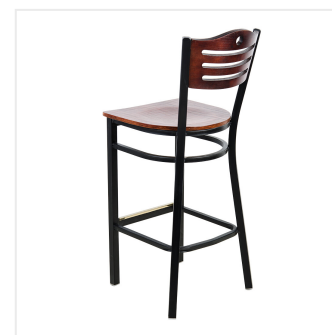

Lancaster Table & Seating Black Finish Bistro Bar Stool with Mahogany Wood Seat and Back - Assembled

#164BBSMWMHAS

Item #: 164BBSMWMHAS Qty: _____

Project: _____

Approval: _____ Date: _____

Features

- Contoured back and built-in footrest for exceptional comfort
- Mahogany wood seat brings a contemporary style to your establishment
- Durable steel frame with stain- and smudge-resistant black powder coated finish
- Light weight construction allows staff and customers to maneuver easily
- Ships assembled for immediate use

Technical Data

Back Color	Brown
Capacity	330 lb.
Color	Black
Finish	Mahogany
Frame Material	Metal Steel
Padded Seat	Without Padded Seat
Seat Color	Brown
Seat Material	Wood
Seat Thickness	3/4 Inch
Style	Bistro
Type	Bar Stools
Usage	Indoor

Plan View

Notes & Details

Seat your guests in comfort and style with this Lancaster Table & Seating black finish bistro bar stool with mahogany wood seat and back. This bar stool's stylish back and wood seat combine with its modern steel frame to instill a unique look in any location. Plus, since this bar stool's back is contoured for a customer's back, it will provide comfort while maintaining a distinct appearance.

This bar stool's sturdy steel frame provides unmatched durability in your dining room. It can hold up to 330 lb. of weight thanks to the steel frame and supports under the seat. Additionally, the black powder coating on this bar stool ensures longevity through everyday wear and tear, resisting stains, scratches, and smudges. It features a bistro style back with attractive slats and a cutout hole, which gives it a unique visual appeal. Plus, the bar stool's armless design is less restrictive and allows guests to socialize freely. The mahogany wood seat and back are easy to clean and maintain, and they offer style and convenience in any establishment!