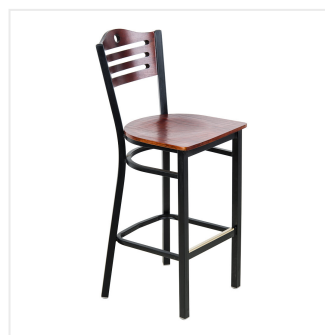

Lancaster Table & Seating Black Finish Bistro Bar Stool with Mahogany Wood Seat and Back - Assembled

#164BBSMWMHAS

Item #: 164BBSMWMHAS Qty: _____

Project: _____

Approval: _____ Date: _____

Features

- Contoured back and built-in footrest for exceptional comfort
- Mahogany wood seat brings a contemporary style to your establishment
- Durable steel frame with stain- and smudge-resistant black powder coated finish
- Light weight construction allows staff and customers to maneuver easily
- Ships assembled for immediate use

Technical Data

Back Color	Brown
Capacity	330 lb.
Color	Black
Finish	Mahogany
Frame Material	Metal Steel
Padded Seat	Without Padded Seat
Seat Color	Brown
Seat Material	Wood
Seat Thickness	3/4 Inch
Style	Bistro
Type	Bar Stools
Usage	Indoor

Plan View

Notes & Details

Seat your guests in comfort and style with this Lancaster Table & Seating black finish bistro bar stool with mahogany wood seat and back. This bar stool's stylish back and wood seat combine with its modern steel frame to instill a unique look in any location. Plus, since this bar stool's back is contoured for a customer's back, it will provide comfort while maintaining a distinct appearance.

This bar stool's sturdy steel frame provides unmatched durability in your dining room. It can hold up to 330 lb. of weight thanks to the steel frame and supports under the seat. Additionally, the black powder coating on this bar stool ensures longevity through everyday wear and tear, resisting stains, scratches, and smudges. It features a bistro style back with attractive slats and a cutout hole, which gives it a unique visual appeal. Plus, the bar stool's armless design is less restrictive and allows guests to socialize freely. The mahogany wood seat and back are easy to clean and maintain, and they offer style and convenience in any establishment!