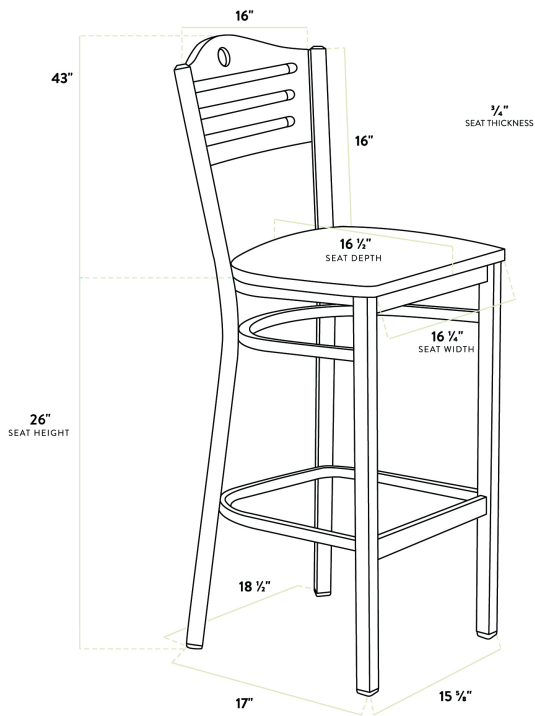

Lancaster Table & Seating Black Finish Bistro Bar Stool with Mahogany Wood Seat and Back - Assembled

#164BBSMWMHAS

Item #: 164BBSMWMHAS Qty: _____

Project: _____

Approval: _____ Date: _____

Features

- Contoured back and built-in footrest for exceptional comfort
- Mahogany wood seat brings a contemporary style to your establishment
- Durable steel frame with stain- and smudge-resistant black powder coated finish
- Light weight construction allows staff and customers to maneuver easily
- Ships assembled for immediate use

Certifications

Fully Assembled

Technical Data

Width	18 1/2 Inches
Depth	17 Inches
Height	43 Inches
Seat Width	16 1/4 Inches
Seat Depth	16 1/2 Inches
Height Style	Bar Height
Seat Height	28 Inches
Arms	Without Arms
Assembled	Fully Assembled
Back	With Back

Technical Data

Back Color	Brown
Capacity	330 lb.
Color	Black
Finish	Mahogany
Frame Material	Metal Steel
Padded Seat	Without Padded Seat
Seat Color	Brown
Seat Material	Wood
Seat Thickness	3/4 Inch
Style	Bistro
Type	Bar Stools
Usage	Indoor

Plan View

Notes & Details

Seat your guests in comfort and style with this Lancaster Table & Seating black finish bistro bar stool with mahogany wood seat and back. This bar stool's stylish back and wood seat combine with its modern steel frame to instill a unique look in any location. Plus, since this bar stool's back is contoured for a customer's back, it will provide comfort while maintaining a distinct appearance.