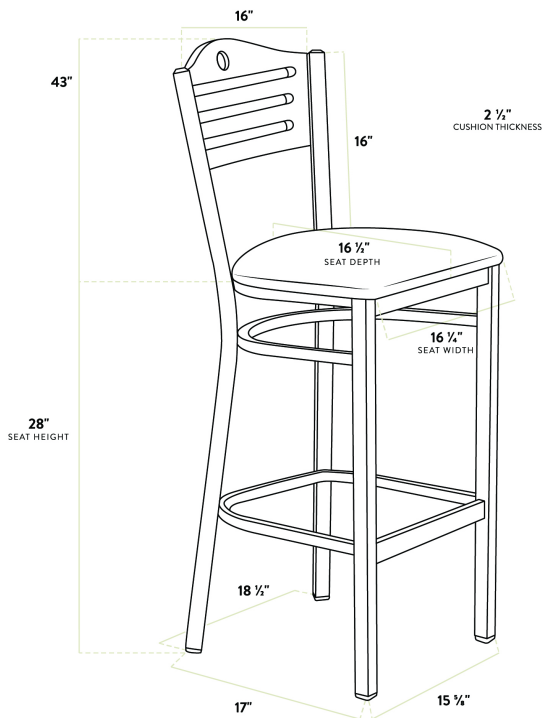

Features

- Contoured back and built-in footrest for exceptional comfort
- Soft 2 1/2" thick vinyl padded cushion
- Durable steel frame with stain- and smudge-resistant black powder coated finish
- Light weight construction allows staff and customers to maneuver easily
- Ships unassembled to save on shipping costs

Technical Data

Width	18 1/2 Inches
Depth	17 Inches
Height	43 Inches
Seat Width	16 1/4 Inches
Seat Depth	16 1/2 Inches
Height Style	Bar Height
Seat Height	28 Inches
Arms	Without Arms
Assembly Options	Detached Seat
Back	With Back

Technical Data

Back Color	Brown
Capacity	330 lb.
Finish	Powder-Coated
Frame Color	Black
Frame Material	Metal Steel
Padded Seat	With Padded Seat
Seat Color	Brown
Seat Material	Vinyl
Seat Thickness	2 1/2 Inches
Seat Type	Solid
Style	Bistro
Type	Stools
Usage	Indoor

Plan View

Notes & Details

Seat your guests in comfort and style with this Lancaster Table & Seating black finish side bar stool with 2 1/2" light brown vinyl padded seat and mahogany wood back. This bar stool's stylish back and padded seat combine with its modern steel frame to instill a unique look in any location. Plus, since this bar stool's back is contoured for a customer's back, it will provide comfort while maintaining a distinct appearance.