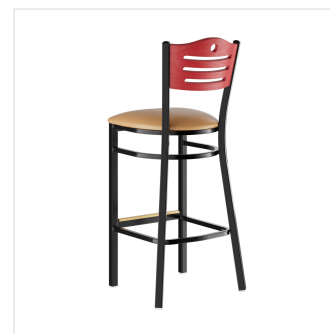

Lancaster Table & Seating Black Finish Side Bar Stool with Light Brown Vinyl Seat and Mahogany Wood Back - Detached Seat

#164BBSMVLBKD

Item #: 164BBSMVLBKD Qty: _____

Project: _____

Approval: _____ Date: _____

Features

- Contoured back and built-in footrest for exceptional comfort
- Soft 2 1/2" thick vinyl padded cushion
- Durable steel frame with stain- and smudge-resistant black powder coated finish
- Light weight construction allows staff and customers to maneuver easily
- Ships unassembled to save on shipping costs

Technical Data

Back Color	Brown
Capacity	330 lb.
Finish	Powder-Coated
Frame Color	Black
Frame Material	Metal Steel
Padded Seat	With Padded Seat
Seat Color	Brown
Seat Material	Vinyl
Seat Thickness	2 1/2 Inches
Seat Type	Solid
Style	Bistro
Type	Stools
Usage	Indoor

Plan View

Notes & Details

Seat your guests in comfort and style with this Lancaster Table & Seating black finish side bar stool with 2 1/2" light brown vinyl padded seat and mahogany wood back. This bar stool's stylish back and padded seat combine with its modern steel frame to instill a unique look in any location. Plus, since this bar stool's back is contoured for a customer's back, it will provide comfort while maintaining a distinct appearance.