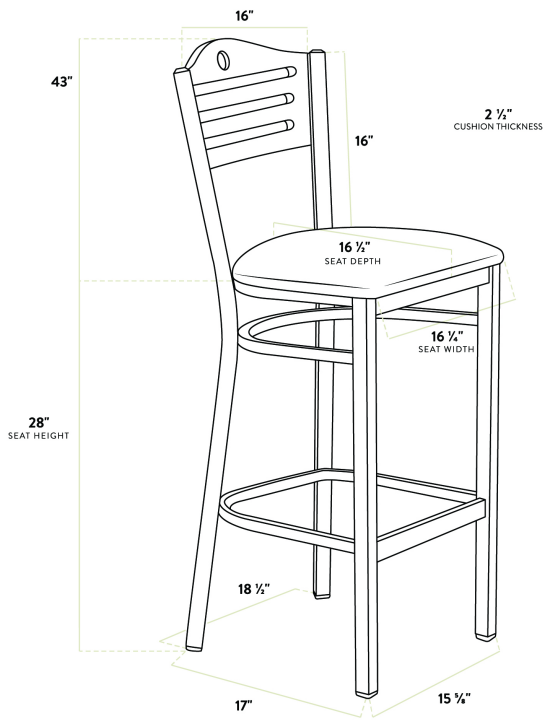

Features

- Contoured back and built-in footrest for exceptional comfort
- Soft 2 1/2" thick vinyl padded cushion
- Durable steel frame with stain- and smudge-resistant black powder coated finish
- Light weight construction allows staff and customers to maneuver easily
- Ships unassembled to save on shipping costs

Technical Data

Width	18 1/2 Inches
Depth	17 Inches
Height	43 Inches
Seat Width	16 1/4 Inches
Seat Depth	16 1/2 Inches
Height Style	Bar Height
Seat Height	28 Inches
Arms	Without Arms
Assembled	Assembly Required
Back	With Back

Technical Data

Back Color	Brown
Capacity	330 lb.
Color	Black
Finish	Mahogany
Frame Material	Metal Steel
Padded Seat	With Padded Seat
Seat Color	Brown
Seat Material	Vinyl
Seat Thickness	2 1/2 Inches
Style	Bistro
Type	Bar Stools
Usage	Indoor

Plan View

Notes & Details

Seat your guests in comfort and style with this Lancaster Table & Seating black finish bistro bar stool with 2 1/2" dark brown vinyl padded seat and mahogany wood back. This bar stool's stylish back and padded seat combine with its modern steel frame to instill a unique look in any location. Plus, since this bar stool's back is contoured for a customer's back, it will provide comfort while maintaining a distinct appearance.