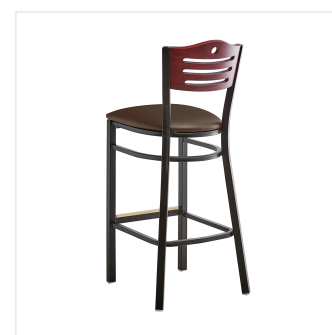

Lancaster Table & Seating Black Finish Bistro Bar Stool with Dark Brown Vinyl Seat and Mahogany Wood Back - Detached Seat

#164BBSMVDBKD

Item #: 164BBSMVDBKD Qty: _____

Project: _____

Approval: _____ Date: _____

Features

- Contoured back and built-in footrest for exceptional comfort
- Soft 2 1/2" thick vinyl padded cushion
- Durable steel frame with stain- and smudge-resistant black powder coated finish
- Light weight construction allows staff and customers to maneuver easily
- Ships unassembled to save on shipping costs

Technical Data

Back Color	Brown
Capacity	330 lb.
Color	Black
Finish	Mahogany
Frame Material	Metal Steel
Padded Seat	With Padded Seat
Seat Color	Brown
Seat Material	Vinyl
Seat Thickness	2 1/2 Inches
Style	Bistro
Type	Bar Stools
Usage	Indoor

Plan View

Notes & Details

Seat your guests in comfort and style with this Lancaster Table & Seating black finish bistro bar stool with 2 1/2" dark brown vinyl padded seat and mahogany wood back. This bar stool's stylish back and padded seat combine with its modern steel frame to instill a unique look in any location. Plus, since this bar stool's back is contoured for a customer's back, it will provide comfort while maintaining a distinct appearance.