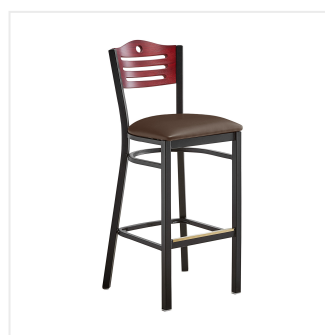

Lancaster Table & Seating Black Finish Bistro Bar Stool with Dark Brown Vinyl Seat and Mahogany Wood Back - Detached Seat

#164BBSMVDBKD

Item #: 164BBSMVDBKD Qty: _____

Project: _____

Approval: _____ Date: _____

Features

- Contoured back and built-in footrest for exceptional comfort
- Soft 2 1/2" thick vinyl padded cushion
- Durable steel frame with stain- and smudge-resistant black powder coated finish
- Light weight construction allows staff and customers to maneuver easily
- Ships unassembled to save on shipping costs

Technical Data

Back Color	Brown
Capacity	330 lb.
Color	Black
Finish	Mahogany
Frame Material	Metal Steel
Padded Seat	With Padded Seat
Seat Color	Brown
Seat Material	Vinyl
Seat Thickness	2 1/2 Inches
Style	Bistro
Type	Bar Stools
Usage	Indoor

Plan View

Notes & Details

Seat your guests in comfort and style with this Lancaster Table & Seating black finish bistro bar stool with 2 1/2" dark brown vinyl padded seat and mahogany wood back. This bar stool's stylish back and padded seat combine with its modern steel frame to instill a unique look in any location. Plus, since this bar stool's back is contoured for a customer's back, it will provide comfort while maintaining a distinct appearance.