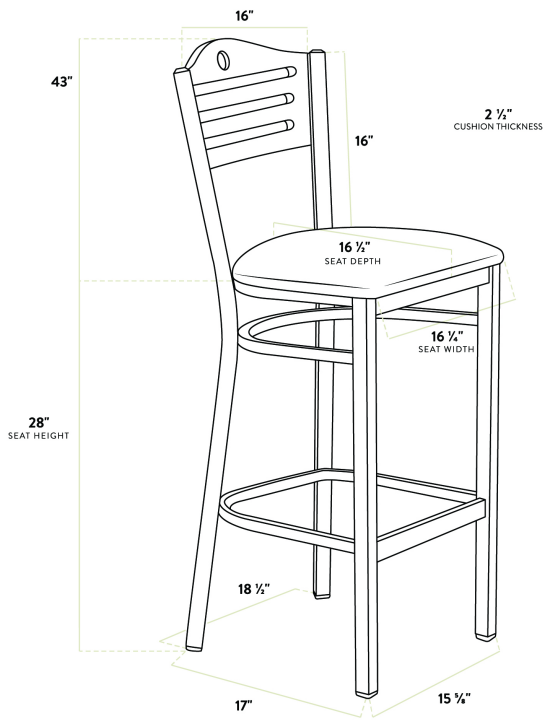

Features

- Contoured back and built-in footrest for exceptional comfort
- Soft 2 1/2" thick vinyl padded cushion
- Durable steel frame with stain- and smudge-resistant black powder coated finish
- Light weight construction allows staff and customers to maneuver easily
- Ships unassembled to save on shipping costs

Technical Data

Width	18 1/2 Inches
Depth	17 Inches
Height	43 Inches
Seat Width	16 1/4 Inches
Seat Depth	16 1/2 Inches
Height Style	Bar Height
Seat Height	28 Inches
Arms	Without Arms
Assembled	Assembly Required
Back	With Back

Technical Data

Back Color	Brown
Capacity	330 lb.
Color	Black
Finish	Mahogany
Frame Material	Metal Steel
Padded Seat	With Padded Seat
Seat Color	Black
Seat Material	Vinyl
Seat Thickness	2 1/2 Inches
Style	Bistro
Type	Bar Stools
Usage	Indoor

Plan View

Notes & Details

Seat your guests in comfort and style with this Lancaster Table & Seating black finish bistro bar stool with 2 1/2" black vinyl padded seat and mahogany wood back. This bar stool's stylish back and padded seat combine with its modern steel frame to instill a unique look in any location. Plus, since this bar stool's back is contoured for a customer's back, it will provide comfort while maintaining a distinct appearance.