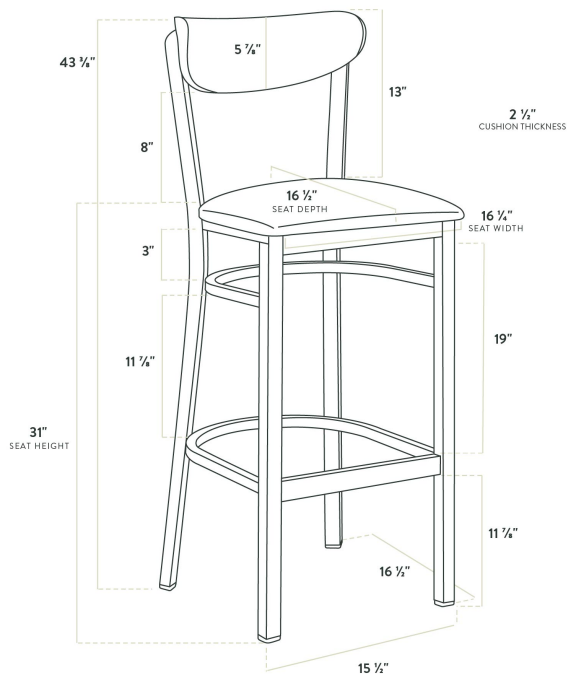

- Contoured back and built-in footrest for exceptional comfort
- Soft 2 1/2" thick vinyl padded cushion
- Durable steel frame with stain- and smudge-resistant clear coat finish
- Great for bar and raised table seating
- Ships assembled for immediate use

Certifications

Technical Data

Width	16 1/4 Inches
Depth	16 1/2 Inches
Height	43 3/8 Inches
Seat Width	16 1/4 Inches
Seat Depth	16 1/2 Inches
Height Style	Bar Height
Seat Height	31 Inches
Arms	Without Arms
Back	With Back
Back Color	Brown

Technical Data

Capacity	330 lb.
Color	Silver
Finish	Cherry
Frame Material	Metal Steel
Padded Seat	With Padded Seat
Seat Color	Green
Seat Material	Vinyl
Seat Thickness	2 1/2 Inches
Style	Boomerang
Type	Bar Stools
Usage	Indoor

Plan View

Notes & Details

Seat your guests in comfort and style with this Lancaster Table & Seating Boomerang Series clear coat finish bar stool with 2 1/2" green vinyl padded seat and cherry wood back. This bar stool's wooden Boomerang back and padded seat combine with its modern steel frame to instill a unique look in any location. Plus, since this bar stool's back is contoured for a customer's back, it will provide comfort while maintaining a distinct appearance.