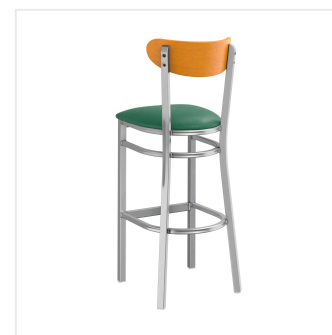

Lancaster Table & Seating Boomerang Series Clear Coat Finish Bar Stool with Green Vinyl Seat and Cherry Wood Back

#164BBMRNGCGC

Item #: 164BBMRNGCGC Qty: _____

Project: _____

Approval: _____ Date: _____

Features

- Contoured back and built-in footrest for exceptional comfort
- Soft 2 1/2" thick vinyl padded cushion
- Durable steel frame with stain- and smudge-resistant clear coat finish
- Great for bar and raised table seating
- Ships assembled for immediate use

Technical Data

Capacity	330 lb.
Color	Silver
Finish	Cherry
Frame Material	Metal Steel
Padded Seat	With Padded Seat
Seat Color	Green
Seat Material	Vinyl
Seat Thickness	2 1/2 Inches
Style	Boomerang
Type	Bar Stools
Usage	Indoor

Plan View

Notes & Details

Seat your guests in comfort and style with this Lancaster Table & Seating Boomerang Series clear coat finish bar stool with 2 1/2" green vinyl padded seat and cherry wood back. This bar stool's wooden Boomerang back and padded seat combine with its modern steel frame to instill a unique look in any location. Plus, since this bar stool's back is contoured for a customer's back, it will provide comfort while maintaining a distinct appearance.