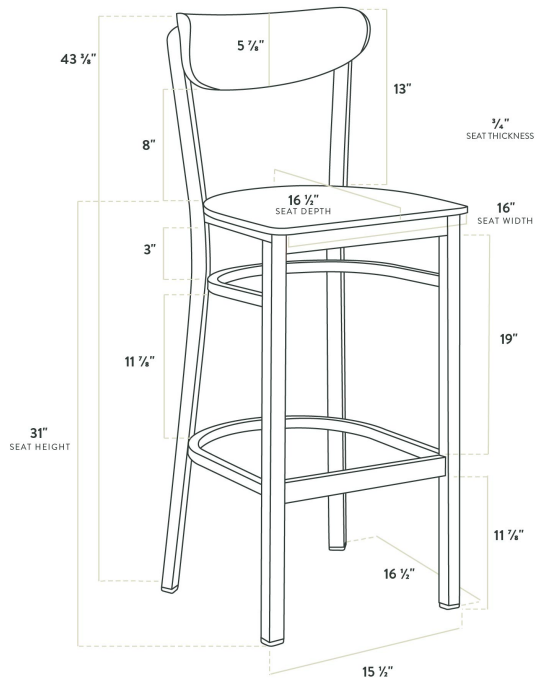

Lancaster Table & Seating Boomerang Series Clear Coat Finish Bar Stool with Driftwood Seat and Back

#164BBMRNGCDD

Item #: 164BBMRNGCDD Qty: _____

Project: _____

Approval: _____ Date: _____

Features

- Contoured back and built-in footrest for exceptional comfort
- Driftwood seat brings a contemporary style to your establishment
- Durable steel frame with stain- and smudge-resistant clear coat finish
- Great for bar and raised table seating
- Ships assembled for immediate use

Certifications

Fully Assembled

Technical Data

Width	16 1/4 Inches
Depth	16 1/2 Inches
Height	43 3/8 Inches
Seat Width	16 1/4 Inches
Seat Depth	16 1/2 Inches
Height Style	Bar Height
Seat Height	31 Inches
Arms	Without Arms
Assembled	Fully Assembled
Back	With Back

Technical Data

Back Color	Brown
Capacity	330 lb.
Color	Silver
Finish	Driftwood
Frame Material	Metal Steel
Padded Seat	Without Padded Seat
Seat Color	Brown
Seat Material	Wood
Seat Thickness	3/4 Inch
Style	Boomerang
Type	Bar Stools
Usage	Indoor

Plan View

Notes & Details

Seat your guests in comfort and style with this Lancaster Table & Seating Boomerang Series clear coat finish bar stool with driftwood seat and back. This bar stool's wooden Boomerang back and seat combines with its modern steel frame to instill a unique look in any location. Plus, since this bar stool's back is contoured for a customer's back, it will provide comfort while maintaining a distinct appearance.