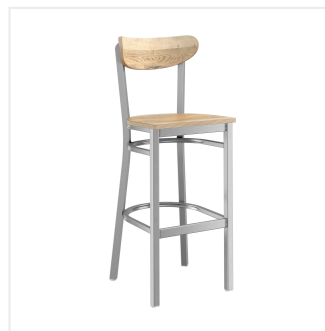

Lancaster Table & Seating Boomerang Series Clear Coat Finish Bar Stool with Driftwood Seat and Back

#164BBMRNGCDD

Item #: 164BBMRNGCDD Qty: _____

Project: _____

Approval: _____ Date: _____

Features

- Contoured back and built-in footrest for exceptional comfort
- Driftwood seat brings a contemporary style to your establishment
- Durable steel frame with stain- and smudge-resistant clear coat finish
- Great for bar and raised table seating
- Ships assembled for immediate use

Technical Data

Back Color	Brown
Capacity	330 lb.
Color	Silver
Finish	Driftwood
Frame Material	Metal Steel
Padded Seat	Without Padded Seat
Seat Color	Brown
Seat Material	Wood
Seat Thickness	3/4 Inch
Style	Boomerang
Type	Bar Stools
Usage	Indoor

Plan View

Notes & Details

Seat your guests in comfort and style with this Lancaster Table & Seating Boomerang Series clear coat finish bar stool with driftwood seat and back. This bar stool's wooden Boomerang back and seat combines with its modern steel frame to instill a unique look in any location. Plus, since this bar stool's back is contoured for a customer's back, it will provide comfort while maintaining a distinct appearance.

This bar stool's sturdy steel frame provides unmatched durability in your commercial dining room. It can hold up to 330 lb. of weight thanks to the steel frame and supports under the seat. Additionally, the clear coat finish on this bar stool ensures longevity through everyday wear and tear, resisting stains, scratches, and smudges. It also features a Boomerang back that's contoured to provide extra support to your customers' upper backs. The driftwood seat and back are easy to clean and maintain, and they offer style and convenience in any establishment!