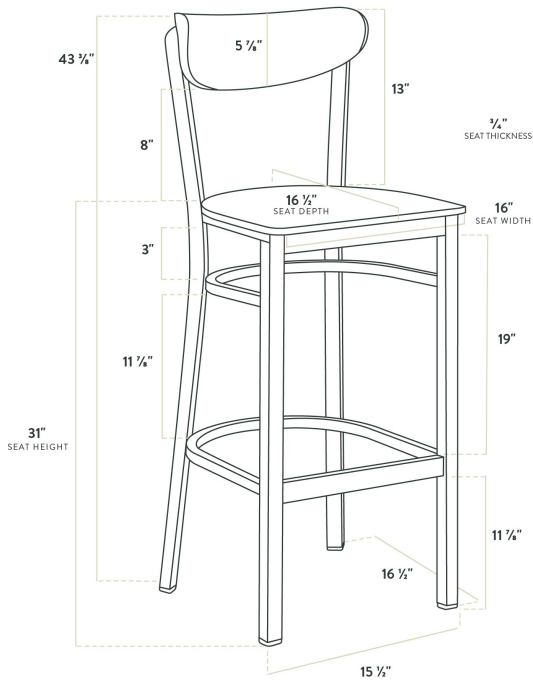

Technical Data

Back Color	Brown
Capacity	330 lb.
Color	Silver
Finish	Cherry
Frame Material	Metal Steel
Padded Seat	Without Padded Seat
Seat Color	Brown
Seat Material	Wood
Seat Thickness	3/4 Inch
Style	Boomerang
Type	Bar Stools
Usage	Indoor

Plan View