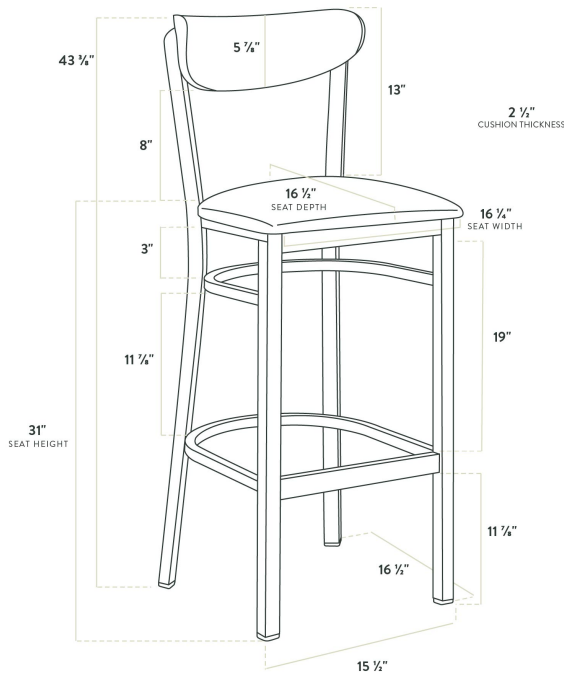

Lancaster Table & Seating Boomerang Series Clear Coat Finish Bar Stool with Burgundy Vinyl Seat and Back

#164BBMRNGCBG

Item #: 164BBMRNGCBG Qty: _____

Project: _____

Approval: _____ Date: _____

Features

- Contoured back and built-in footrest for exceptional comfort
- Soft 2 1/2" thick vinyl padded cushion
- Durable steel frame with stain- and smudge-resistant clear coat finish
- Great for bar and raised table seating
- Ships assembled for immediate use

Certifications

Fully Assembled

Technical Data

Width	16 1/4 Inches
Depth	16 1/2 Inches
Height	43 3/8 Inches
Seat Width	16 1/4 Inches
Seat Depth	16 1/2 Inches
Height Style	Bar Height
Seat Height	31 Inches
Arms	Without Arms
Back	With Back
Back Color	Burgundy

Technical Data

Capacity	330 lb.
Color	Silver
Frame Material	Metal Steel
Padded Seat	With Padded Seat
Seat Color	Burgundy
Seat Material	Vinyl
Seat Thickness	2 1/2 Inches
Style	Boomerang
Type	Bar Stools
Usage	Indoor

Plan View

Notes & Details

Seat your guests in comfort and style with this Lancaster Table & Seating Boomerang Series clear coat finish bar stool with 2 1/2" burgundy vinyl padded seat and back. This bar stool's padded Boomerang back and seat combines with its modern steel frame to instill a unique look in any location. Plus, since this bar stool's back is contoured for a customer's back, it will provide comfort while maintaining a distinct appearance.