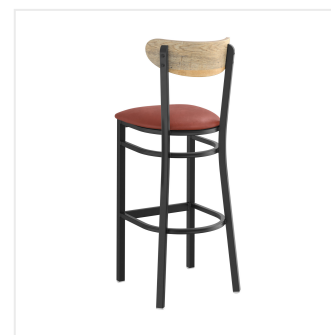

## Lancaster Table & Seating Boomerang Series Black Finish Bar Stool with Burgundy Vinyl Seat and Driftwood Back

#164BBMRNGBUD

Item #: 164BBMRNGBUD Qty: \_\_\_\_\_

Project: \_\_\_\_\_

Approval: \_\_\_\_\_ Date: \_\_\_\_\_

### Features

- Contoured back and built-in footrest for exceptional comfort
- Soft 2 1/2" thick vinyl padded cushion
- Durable steel frame with stain- and smudge-resistant black powder coated finish
- Great for bar and raised table seating
- Ships assembled for immediate use

## Technical Data

Capacity	330 lb.
Color	Black
Finish	Driftwood
Frame Material	Metal Steel
Padded Seat	With Padded Seat
Seat Color	Burgundy
Seat Material	Vinyl
Seat Thickness	2 1/2 Inches
Style	Boomerang
Type	Bar Stools
Usage	Indoor

## Notes & Details

---

Seat your guests in comfort and style with this Lancaster Table & Seating Boomerang Series black finish bar stool with 2 1/2" burgundy vinyl padded seat and driftwood back. This bar stool's wooden Boomerang back and padded seat combine with its modern steel frame to instill a unique look in any location. Plus, since this bar stool's back is contoured for a customer's back, it will provide comfort while maintaining a distinct appearance.