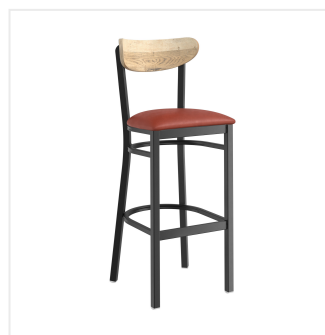

## Lancaster Table & Seating Boomerang Series Black Finish Bar Stool with Burgundy Vinyl Seat and Driftwood Back

#164BBMRNGBUD

Item #: 164BBMRNGBUD Qty: \_\_\_\_\_

Project: \_\_\_\_\_

Approval: \_\_\_\_\_ Date: \_\_\_\_\_

### Features

- Contoured back and built-in footrest for exceptional comfort
- Soft 2 1/2" thick vinyl padded cushion
- Durable steel frame with stain- and smudge-resistant black powder coated finish
- Great for bar and raised table seating
- Ships assembled for immediate use

## Technical Data

Capacity	330 lb.
Color	Black
Finish	Driftwood
Frame Material	Metal Steel
Padded Seat	With Padded Seat
Seat Color	Burgundy
Seat Material	Vinyl
Seat Thickness	2 1/2 Inches
Style	Boomerang
Type	Bar Stools
Usage	Indoor

## Notes & Details

---

Seat your guests in comfort and style with this Lancaster Table & Seating Boomerang Series black finish bar stool with 2 1/2" burgundy vinyl padded seat and driftwood back. This bar stool's wooden Boomerang back and padded seat combine with its modern steel frame to instill a unique look in any location. Plus, since this bar stool's back is contoured for a customer's back, it will provide comfort while maintaining a distinct appearance.