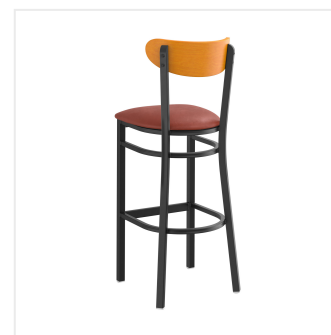

Lancaster Table & Seating Boomerang Series Black Finish Bar Stool with Burgundy Vinyl Seat and Cherry Wood Back

#164BBMRNGBUC

Item #: 164BBMRNGBUC Qty: _____

Project: _____

Approval: _____ Date: _____

Features

- Contoured back and built-in footrest for exceptional comfort
- Soft 2 1/2" thick vinyl padded cushion
- Durable steel frame with stain- and smudge-resistant black powder coated finish
- Great for bar and raised table seating
- Ships assembled for immediate use

Technical Data

Capacity	330 lb.
Color	Black
Finish	Cherry
Frame Material	Metal Steel
Padded Seat	With Padded Seat
Seat Color	Burgundy
Seat Material	Vinyl
Seat Thickness	2 1/2 Inches
Style	Boomerang
Type	Bar Stools
Usage	Indoor

Plan View

Notes & Details

Seat your guests in comfort and style with this Lancaster Table & Seating Boomerang Series black finish bar stool with 2 1/2" burgundy vinyl padded seat and cherry wood back. This bar stool's wooden Boomerang back and padded seat combine with its modern steel frame to instill a unique look in any location. Plus, since this bar stool's back is contoured for a customer's back, it will provide comfort while maintaining a distinct appearance.