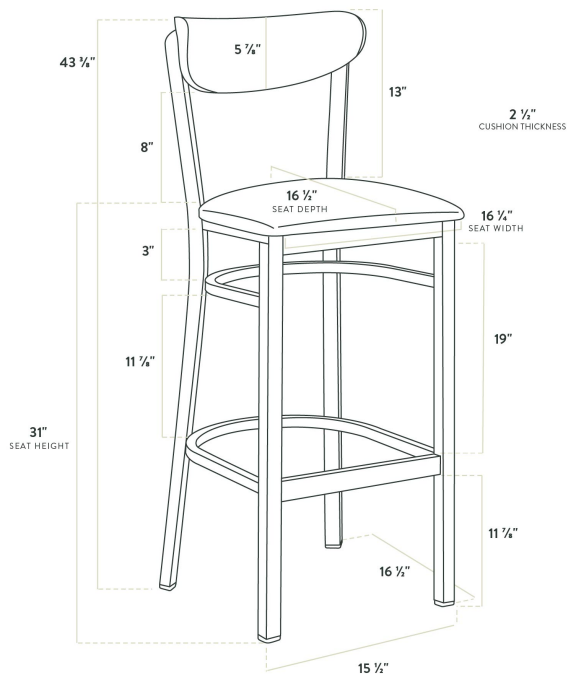

- Contoured back and built-in footrest for exceptional comfort
- Soft 2 1/2" thick vinyl padded cushion
- Durable steel frame with stain- and smudge-resistant black powder coated finish
- Great for bar and raised table seating
- Ships assembled for immediate use

Certifications

Technical Data

Width	16 1/4 Inches
Depth	16 1/2 Inches
Height	43 3/8 Inches
Seat Width	16 1/4 Inches
Seat Depth	16 1/2 Inches
Height Style	Bar Height
Seat Height	31 Inches
Arms	Without Arms
Back	With Back
Back Color	Brown

Technical Data

Capacity	330 lb.
Color	Black
Finish	Cherry
Frame Material	Metal Steel
Padded Seat	With Padded Seat
Seat Color	Burgundy
Seat Material	Vinyl
Seat Thickness	2 1/2 Inches
Style	Boomerang
Type	Bar Stools
Usage	Indoor

Plan View

Notes & Details

Seat your guests in comfort and style with this Lancaster Table & Seating Boomerang Series black finish bar stool with 2 1/2" burgundy vinyl padded seat and cherry wood back. This bar stool's wooden Boomerang back and padded seat combine with its modern steel frame to instill a unique look in any location. Plus, since this bar stool's back is contoured for a customer's back, it will provide comfort while maintaining a distinct appearance.