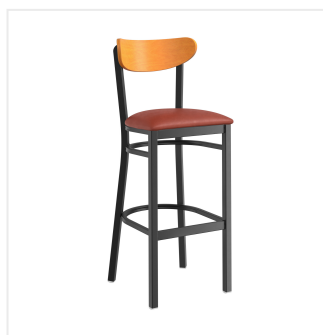

Lancaster Table & Seating Boomerang Series Black Finish Bar Stool with Burgundy Vinyl Seat and Cherry Wood Back

#164BBMRNGBUC

Item #: 164BBMRNGBUC Qty: _____

Project: _____

Approval: _____ Date: _____

Features

- Contoured back and built-in footrest for exceptional comfort
- Soft 2 1/2" thick vinyl padded cushion
- Durable steel frame with stain- and smudge-resistant black powder coated finish
- Great for bar and raised table seating
- Ships assembled for immediate use

Technical Data

Capacity	330 lb.
Color	Black
Finish	Cherry
Frame Material	Metal Steel
Padded Seat	With Padded Seat
Seat Color	Burgundy
Seat Material	Vinyl
Seat Thickness	2 1/2 Inches
Style	Boomerang
Type	Bar Stools
Usage	Indoor

Plan View

Notes & Details

Seat your guests in comfort and style with this Lancaster Table & Seating Boomerang Series black finish bar stool with 2 1/2" burgundy vinyl padded seat and cherry wood back. This bar stool's wooden Boomerang back and padded seat combine with its modern steel frame to instill a unique look in any location. Plus, since this bar stool's back is contoured for a customer's back, it will provide comfort while maintaining a distinct appearance.