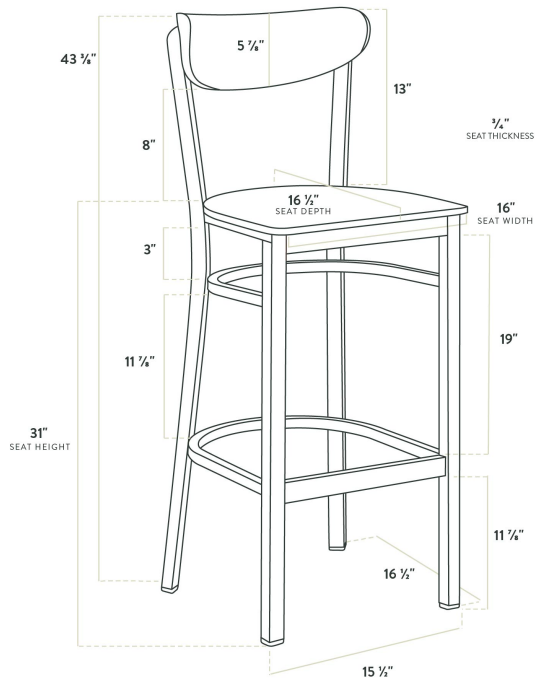

Lancaster Table & Seating Boomerang Series Black Finish Bar Stool with Driftwood Seat and Back

#164BBMRNGBDD

Item #: 164BBMRNGBDD Qty: _____

Project: _____

Approval: _____ Date: _____

Features

- Contoured back and built-in footrest for exceptional comfort
- Driftwood seat brings a contemporary style to your establishment
- Durable steel frame with stain- and smudge-resistant black powder coated finish
- Great for bar and raised table seating
- Ships assembled for immediate use

Certifications

Fully Assembled

Technical Data

Width	16 1/4 Inches
Depth	16 1/2 Inches
Height	43 3/8 Inches
Seat Width	16 1/4 Inches
Seat Depth	16 1/2 Inches
Height Style	Bar Height
Seat Height	31 Inches
Arms	Without Arms
Assembled	Fully Assembled
Back	With Back

Technical Data

Back Color	Brown
Capacity	330 lb.
Color	Black
Finish	Driftwood
Frame Material	Metal Steel
Padded Seat	Without Padded Seat
Seat Color	Brown
Seat Material	Wood
Seat Thickness	3/4 Inch
Style	Boomerang
Type	Bar Stools
Usage	Indoor

Plan View

Notes & Details

Seat your guests in comfort and style with this Lancaster Table & Seating Boomerang Series black finish bar stool with driftwood seat and back. This bar stool's wooden Boomerang back and seat combines with its modern steel frame to instill a unique look in any location. Plus, since this bar stool's back is contoured for a customer's back, it will provide comfort while maintaining a distinct appearance.