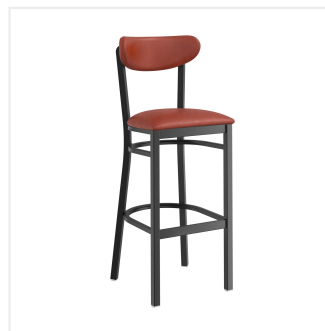

Lancaster Table & Seating Boomerang Series Black Finish Bar Stool with Burgundy Vinyl Seat and Back

#164BBMRNGBBG

Item #: 164BBMRNGBBG Qty: _____

Project: _____

Approval: _____ Date: _____

Features

- Contoured back and built-in footrest for exceptional comfort
- Soft 2 1/2" thick vinyl padded cushion
- Durable steel frame with stain- and smudge-resistant black powder coated finish
- Great for bar and raised table seating
- Ships assembled for immediate use

Technical Data

Capacity	330 lb.
Color	Black
Frame Material	Metal Steel
Padded Seat	With Padded Seat
Seat Color	Burgundy
Seat Material	Vinyl
Seat Thickness	2 1/2 Inches
Style	Boomerang
Type	Bar Stools
Usage	Indoor

Plan View

Notes & Details

Seat your guests in comfort and style with this Lancaster Table & Seating Boomerang Series black finish bar stool with 2 1/2" burgundy vinyl padded seat and back. This bar stool's padded Boomerang back and seat combines with its modern steel frame to instill a unique look in any location. Plus, since this bar stool's back is contoured for a customer's back, it will provide comfort while maintaining a distinct appearance.

This bar stool's sturdy steel frame provides unmatched durability in your commercial dining room. It can hold up to 330 lb. of weight thanks to the steel frame and supports under the seat. Additionally, the black finish on this bar stool ensures longevity through everyday wear and tear, resisting stains, scratches, and smudges. It also features a Boomerang back that's contoured to provide extra support to your customers' upper backs. The 2 1/2" thick burgundy vinyl padded seat brings exceptional comfort and durability while remaining easy to clean. It is made with fire-retardant foam for ultimate safety!