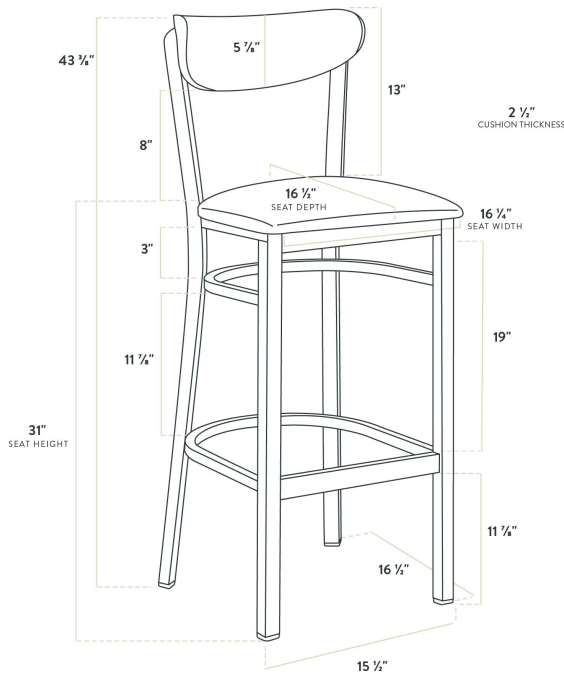

Lancaster Table & Seating Boomerang Series Black Finish Bar Stool with Burgundy Vinyl Seat and Back

#164BBMRNGBBG

Item #: 164BBMRNGBBG Qty: _____

Project: _____

Approval: _____ Date: _____

Features

- Contoured back and built-in footrest for exceptional comfort
- Soft 2 1/2" thick vinyl padded cushion
- Durable steel frame with stain- and smudge-resistant black powder coated finish
- Great for bar and raised table seating
- Ships assembled for immediate use

Certifications

Technical Data

Width	16 1/4 Inches
Depth	16 1/2 Inches
Height	43 3/8 Inches
Seat Width	16 1/4 Inches
Seat Depth	16 1/2 Inches
Height Style	Bar Height
Seat Height	31 Inches
Arms	Without Arms
Back	With Back
Back Color	Burgundy

Technical Data

Capacity	330 lb.
Color	Black
Frame Material	Metal Steel
Padded Seat	With Padded Seat
Seat Color	Burgundy
Seat Material	Vinyl
Seat Thickness	2 1/2 Inches
Style	Boomerang
Type	Bar Stools
Usage	Indoor

Plan View

Notes & Details

Seat your guests in comfort and style with this Lancaster Table & Seating Boomerang Series black finish bar stool with 2 1/2" burgundy vinyl padded seat and back. This bar stool's padded Boomerang back and seat combines with its modern steel frame to instill a unique look in any location. Plus, since this bar stool's back is contoured for a customer's back, it will provide comfort while maintaining a distinct appearance.