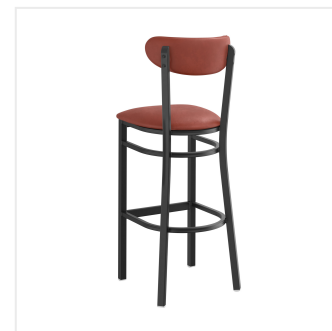

Lancaster Table & Seating Boomerang Series Black Finish Bar Stool with Burgundy Vinyl Seat and Back

#164BBMRNGBBG

Item #: 164BBMRNGBBG Qty: _____

Project: _____

Approval: _____ Date: _____

Features

- Contoured back and built-in footrest for exceptional comfort
- Soft 2 1/2" thick vinyl padded cushion
- Durable steel frame with stain- and smudge-resistant black powder coated finish
- Great for bar and raised table seating
- Ships assembled for immediate use

Technical Data

Capacity	330 lb.
Color	Black
Frame Material	Metal Steel
Padded Seat	With Padded Seat
Seat Color	Burgundy
Seat Material	Vinyl
Seat Thickness	2 1/2 Inches
Style	Boomerang
Type	Bar Stools
Usage	Indoor

Plan View

Notes & Details

Seat your guests in comfort and style with this Lancaster Table & Seating Boomerang Series black finish bar stool with 2 1/2" burgundy vinyl padded seat and back. This bar stool's padded Boomerang back and seat combines with its modern steel frame to instill a unique look in any location. Plus, since this bar stool's back is contoured for a customer's back, it will provide comfort while maintaining a distinct appearance.

This bar stool's sturdy steel frame provides unmatched durability in your commercial dining room. It can hold up to 330 lb. of weight thanks to the steel frame and supports under the seat. Additionally, the black finish on this bar stool ensures longevity through everyday wear and tear, resisting stains, scratches, and smudges. It also features a Boomerang back that's contoured to provide extra support to your customers' upper backs. The 2 1/2" thick burgundy vinyl padded seat brings exceptional comfort and durability while remaining easy to clean. It is made with fire-retardant foam for ultimate safety!