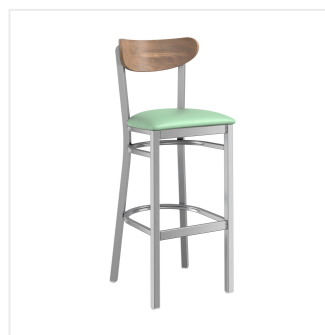

Lancaster Table & Seating Boomerang Series Clear Coat Finish Bar Stool with Seafoam Vinyl Seat and Vintage Wood Back

#164BBMVCNVSF

Item #: 164BBMVCNVSF Qty: _____

Project: _____

Approval: _____ Date: _____

Features

- Contoured back and built-in footrest for exceptional comfort
- Soft 2 1/2" thick vinyl padded cushion
- Durable steel frame with stain- and smudge-resistant clear coat finish
- Great for bar and raised table seating
- Ships assembled for immediate use

Technical Data

Capacity	330 lb.
Color	Silver
Finish	Vintage Wood
Frame Material	Metal Steel
Padded Seat	With Padded Seat
Seat Color	Green
Seat Material	Vinyl
Seat Thickness	2 1/2 Inches
Style	Boomerang
Type	Bar Stools
Usage	Indoor

Plan View

Notes & Details

Seat your guests in comfort and style with this Lancaster Table & Seating Boomerang Series clear coat finish bar stool with 2 1/2" seafoam vinyl padded seat and vintage wood back. This bar stool's wooden Boomerang back and padded seat combine with its modern steel frame to instill a unique look in any location. Plus, since this bar stool's back is contoured for a customer's back, it will provide comfort while maintaining a distinct appearance.