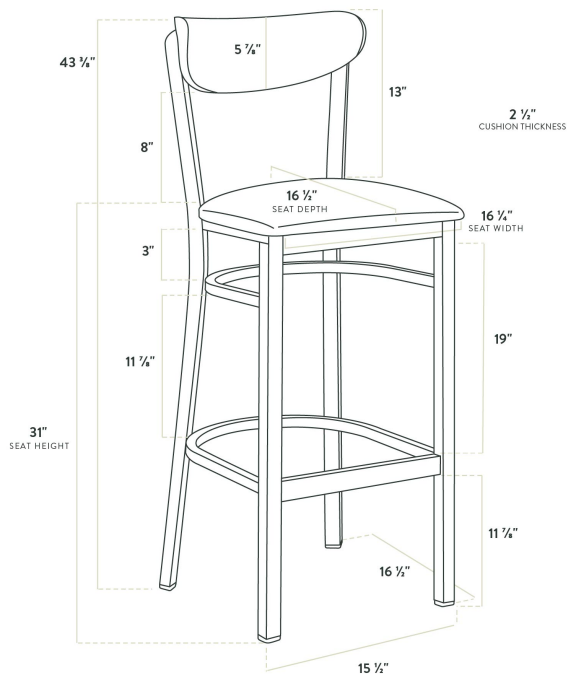

Features

- Contoured back and built-in footrest for exceptional comfort
- Soft 2 1/2" thick vinyl padded cushion
- Durable steel frame with stain- and smudge-resistant clear coat finish
- Great for bar and raised table seating
- Ships assembled for immediate use

Certifications

Technical Data

Width	16 1/4 Inches
Depth	16 1/2 Inches
Height	43 3/8 Inches
Seat Width	16 1/4 Inches
Seat Depth	16 1/2 Inches
Height Style	Bar Height
Seat Height	31 Inches
Arms	Without Arms
Back	With Back
Back Color	Brown

Technical Data

Capacity	330 lb.
Color	Silver
Finish	Vintage Wood
Frame Material	Metal Steel
Padded Seat	With Padded Seat
Seat Color	Green
Seat Material	Vinyl
Seat Thickness	2 1/2 Inches
Style	Boomerang
Type	Bar Stools
Usage	Indoor

Plan View

Notes & Details

Seat your guests in comfort and style with this Lancaster Table & Seating Boomerang Series clear coat finish bar stool with 2 1/2" seafoam vinyl padded seat and vintage wood back. This bar stool's wooden Boomerang back and padded seat combine with its modern steel frame to instill a unique look in any location. Plus, since this bar stool's back is contoured for a customer's back, it will provide comfort while maintaining a distinct appearance.