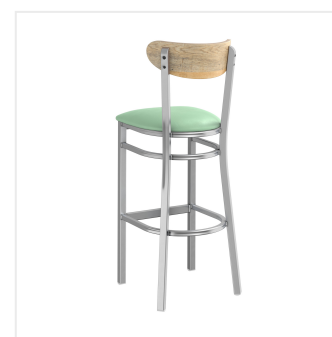

Lancaster Table & Seating Boomerang Series Clear Coat Finish Bar Stool with Seafoam Vinyl Seat and Driftwood Back

#164BBMCDWVSF

Item #: 164BBMCDWVSF Qty: _____

Project: _____

Approval: _____ Date: _____

Features

- Contoured back and built-in footrest for exceptional comfort
- Soft 2 1/2" thick vinyl padded cushion
- Durable steel frame with stain- and smudge-resistant clear coat finish
- Great for bar and raised table seating
- Ships assembled for immediate use

Technical Data

Capacity	330 lb.
Color	Silver
Finish	Driftwood
Frame Material	Metal Steel
Padded Seat	With Padded Seat
Seat Color	Green
Seat Material	Vinyl
Seat Thickness	2 1/2 Inches
Style	Boomerang
Type	Bar Stools
Usage	Indoor

Plan View

Notes & Details

Seat your guests in comfort and style with this Lancaster Table & Seating Boomerang Series clear coat finish bar stool with 2 1/2" seafoam vinyl padded seat and driftwood back. This bar stool's wooden Boomerang back and padded seat combine with its modern steel frame to instill a unique look in any location. Plus, since this bar stool's back is contoured for a customer's back, it will provide comfort while maintaining a distinct appearance.