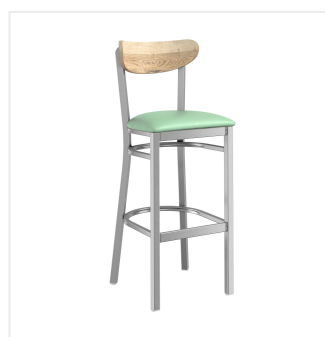

Lancaster Table & Seating Boomerang Series Clear Coat Finish Bar Stool with Seafoam Vinyl Seat and Driftwood Back

#164BBMCDWVSF

Item #: 164BBMCDWVSF Qty: _____

Project: _____

Approval: _____ Date: _____

Features

- Contoured back and built-in footrest for exceptional comfort
- Soft 2 1/2" thick vinyl padded cushion
- Durable steel frame with stain- and smudge-resistant clear coat finish
- Great for bar and raised table seating
- Ships assembled for immediate use

Technical Data

Capacity	330 lb.
Color	Silver
Finish	Driftwood
Frame Material	Metal Steel
Padded Seat	With Padded Seat
Seat Color	Green
Seat Material	Vinyl
Seat Thickness	2 1/2 Inches
Style	Boomerang
Type	Bar Stools
Usage	Indoor

Plan View

Notes & Details

Seat your guests in comfort and style with this Lancaster Table & Seating Boomerang Series clear coat finish bar stool with 2 1/2" seafoam vinyl padded seat and driftwood back. This bar stool's wooden Boomerang back and padded seat combine with its modern steel frame to instill a unique look in any location. Plus, since this bar stool's back is contoured for a customer's back, it will provide comfort while maintaining a distinct appearance.