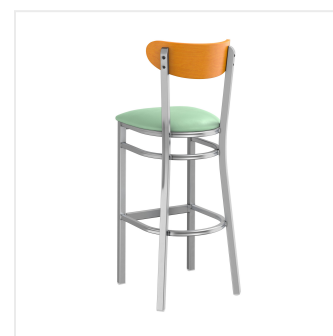

Lancaster Table & Seating Boomerang Series Clear Coat Finish Bar Stool with Seafoam Vinyl Seat and Cherry Wood Back

#164BBMCCHVSF

Item #: 164BBMCCHVSF Qty: _____

Project: _____

Approval: _____ Date: _____

Features

- Contoured back and built-in footrest for exceptional comfort
- Soft 2 1/2" thick vinyl padded cushion
- Durable steel frame with stain- and smudge-resistant clear coat finish
- Great for bar and raised table seating
- Ships assembled for immediate use

Technical Data

Back Color	Brown
Capacity	330 lb.
Finish	Clear Coat
Frame Color	Silver
Frame Material	Metal Steel
Padded Seat	With Padded Seat
Product Line	Lancaster Table & Seating Boomerang Series
Seat Color	Green
Seat Material	Vinyl
Seat Thickness	2 1/2 Inches
Seat Type	Solid
Style	Boomerang Solid Back
Type	Stools
Usage	Indoor

Plan View

Notes & Details

Seat your guests in comfort and style with this Lancaster Table & Seating Boomerang Series clear coat finish bar stool with 2 1/2" seafoam vinyl padded seat and cherry wood back. This bar stool's wooden Boomerang back and padded seat combine with its modern steel frame to instill a unique look in any location. Plus, since this bar stool's back is contoured for a customer's back, it will provide comfort while maintaining a distinct appearance.