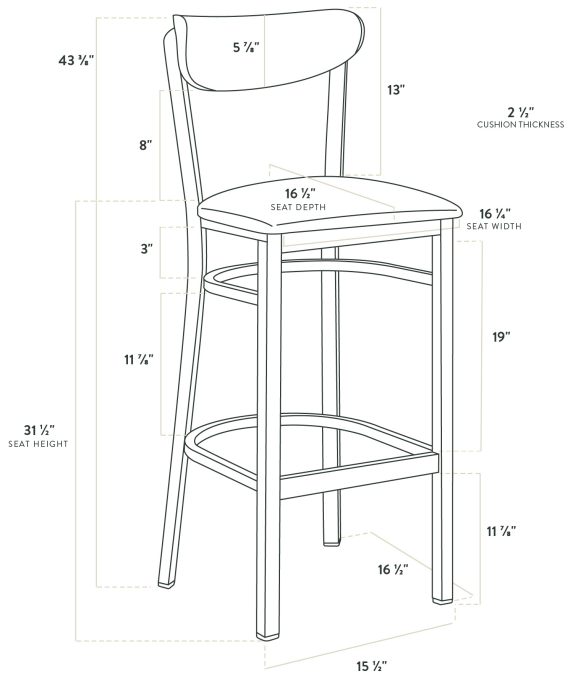

Features

- Contoured back and built-in footrest for exceptional comfort
- Soft 2 1/2" thick vinyl padded cushion
- Durable steel frame with stain- and smudge-resistant clear coat finish
- Great for bar and raised table seating
- Ships assembled for immediate use

Certifications

Technical Data

Width	16 1/4 Inches
Depth	16 1/2 Inches
Height	43 3/8 Inches
Seat Width	16 1/4 Inches
Seat Depth	16 1/2 Inches
Height Style	Bar Height
Seat Height	31 1/2 Inches
Arms	Without Arms
Assembly Options	Fully Assembled
Back	With Back

Technical Data

Back Color	Brown
Capacity	330 lb.
Finish	Clear Coat
Frame Color	Silver
Frame Material	Metal Steel
Padded Seat	With Padded Seat
Product Line	Lancaster Table & Seating Boomerang Series
Seat Color	Green
Seat Material	Vinyl
Seat Thickness	2 1/2 Inches
Seat Type	Solid
Style	Boomerang Solid Back
Type	Stools
Usage	Indoor

Plan View

Notes & Details

Seat your guests in comfort and style with this Lancaster Table & Seating Boomerang Series clear coat finish bar stool with 2 1/2" seafoam vinyl padded seat and cherry wood back. This bar stool's wooden Boomerang back and padded seat combine with its modern steel frame to instill a unique look in any location. Plus, since this bar stool's back is contoured for a customer's back, it will provide comfort while maintaining a distinct appearance.