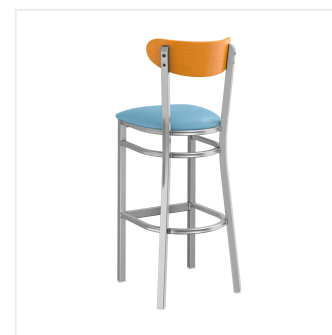

Lancaster Table & Seating Boomerang Series Clear Coat Finish Bar Stool with Blue Vinyl Seat and Cherry Wood Back

#164BBMCCHVBL

Item #: 164BBMCCHVBL Qty: _____

Project: _____

Approval: _____ Date: _____

Features

- Contoured back and built-in footrest for exceptional comfort
- Soft 2 1/2" thick vinyl padded cushion
- Durable steel frame with stain- and smudge-resistant clear coat finish
- Great for bar and raised table seating
- Ships assembled for immediate use

Technical Data

Capacity	330 lb.
Color	Silver
Finish	Cherry
Frame Material	Metal Steel
Padded Seat	With Padded Seat
Seat Color	Blue
Seat Material	Vinyl
Seat Thickness	2 1/2 Inches
Style	Boomerang
Type	Bar Stools
Usage	Indoor

Plan View

Notes & Details

Seat your guests in comfort and style with this Lancaster Table & Seating Boomerang Series clear coat finish bar stool with 2 1/2" blue vinyl padded seat and cherry wood back. This bar stool's wooden Boomerang back and padded seat combine with its modern steel frame to instill a unique look in any location. Plus, since this bar stool's back is contoured for a customer's back, it will provide comfort while maintaining a distinct appearance.