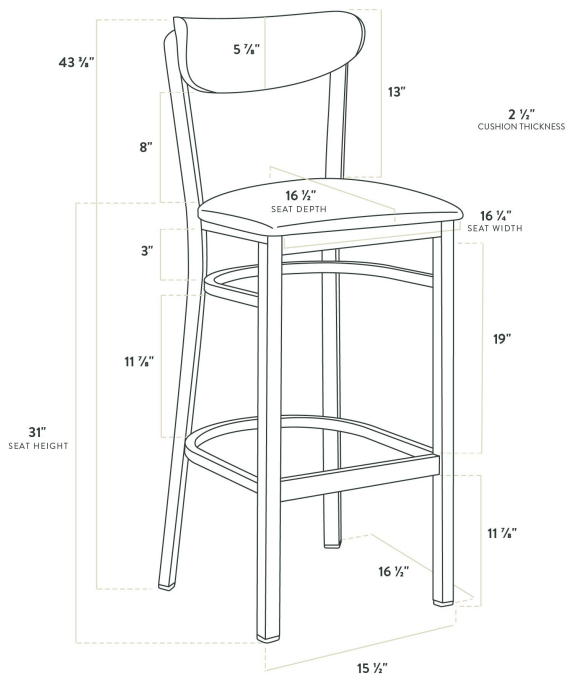

- Contoured back and built-in footrest for exceptional comfort
- Soft 2 1/2" thick vinyl padded cushion
- Durable steel frame with stain- and smudge-resistant clear coat finish
- Great for bar and raised table seating
- Ships assembled for immediate use

Certifications

Technical Data

Width	16 1/4 Inches
Depth	16 1/2 Inches
Height	43 3/8 Inches
Seat Width	16 1/4 Inches
Seat Depth	16 1/2 Inches
Height Style	Bar Height
Seat Height	31 Inches
Arms	Without Arms
Back	With Back
Back Color	Brown

Technical Data

Capacity	330 lb.
Color	Silver
Finish	Cherry
Frame Material	Metal Steel
Padded Seat	With Padded Seat
Seat Color	Blue
Seat Material	Vinyl
Seat Thickness	2 1/2 Inches
Style	Boomerang
Type	Bar Stools
Usage	Indoor

Plan View

Notes & Details

Seat your guests in comfort and style with this Lancaster Table & Seating Boomerang Series clear coat finish bar stool with 2 1/2" blue vinyl padded seat and cherry wood back. This bar stool's wooden Boomerang back and padded seat combine with its modern steel frame to instill a unique look in any location. Plus, since this bar stool's back is contoured for a customer's back, it will provide comfort while maintaining a distinct appearance.