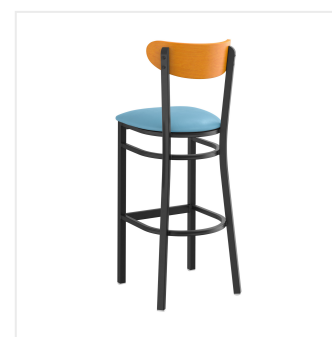

Lancaster Table & Seating Boomerang Series Black Finish Bar Stool with Blue Vinyl Seat and Cherry Wood Back

#164BBMBCHVBL

Item #: 164BBMBCHVBL Qty: _____

Project: _____

Approval: _____ Date: _____

Features

- Contoured back and built-in footrest for exceptional comfort
- Soft 2 1/2" thick vinyl padded cushion
- Durable steel frame with stain- and smudge-resistant black powder coated finish
- Great for bar and raised table seating
- Ships assembled for immediate use

Technical Data

Capacity	330 lb.
Color	Black
Finish	Cherry
Frame Material	Metal Steel
Padded Seat	With Padded Seat
Seat Color	Blue
Seat Material	Vinyl
Seat Thickness	2 1/2 Inches
Style	Boomerang
Type	Bar Stools
Usage	Indoor

Plan View

Notes & Details

Seat your guests in comfort and style with this Lancaster Table & Seating Boomerang Series black finish bar stool with 2 1/2" blue vinyl padded seat and cherry wood back. This bar stool's wooden Boomerang back and padded seat combine with its modern steel frame to instill a unique look in any location. Plus, since this bar stool's back is contoured for a customer's back, it will provide comfort while maintaining a distinct appearance.