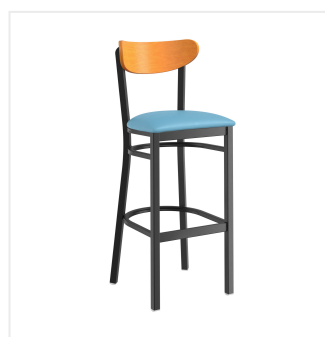

Lancaster Table & Seating Boomerang Series Black Finish Bar Stool with Blue Vinyl Seat and Cherry Wood Back

#164BBMBCHVBL

Item #: 164BBMBCHVBL Qty: _____

Project: _____

Approval: _____ Date: _____

Features

- Contoured back and built-in footrest for exceptional comfort
- Soft 2 1/2" thick vinyl padded cushion
- Durable steel frame with stain- and smudge-resistant black powder coated finish
- Great for bar and raised table seating
- Ships assembled for immediate use

Technical Data

Capacity	330 lb.
Color	Black
Finish	Cherry
Frame Material	Metal Steel
Padded Seat	With Padded Seat
Seat Color	Blue
Seat Material	Vinyl
Seat Thickness	2 1/2 Inches
Style	Boomerang
Type	Bar Stools
Usage	Indoor

Plan View

Notes & Details

Seat your guests in comfort and style with this Lancaster Table & Seating Boomerang Series black finish bar stool with 2 1/2" blue vinyl padded seat and cherry wood back. This bar stool's wooden Boomerang back and padded seat combine with its modern steel frame to instill a unique look in any location. Plus, since this bar stool's back is contoured for a customer's back, it will provide comfort while maintaining a distinct appearance.