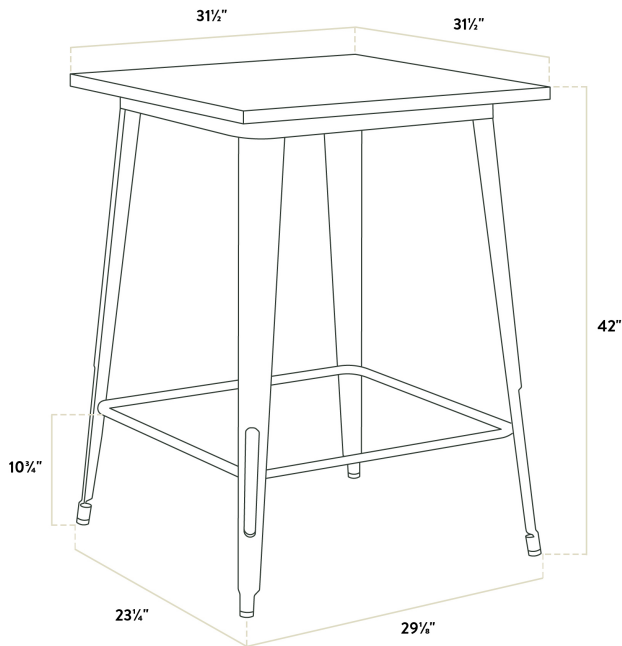

Lancaster Table & Seating Alloy Series 32" x 32" Black Bar Height Outdoor Table

#164BA3232BLK

Item #: 164BA3232BLK Qty: _____
 Project: _____
 Approval: _____ Date: _____

Features

- Designed for use indoors and outdoors
- E-coat sealant and black powder coat for rust and corrosion resistance
- 32" x 32" square shape and bar height fits a variety of settings
- Durable steel construction is perfect for long-term use
- Easy to assemble and lightweight enough to move around for special events

Certifications

 Seating Capacity: 4

Technical Data

Length	31 1/2 Inches
Width	31 1/2 Inches
Height	42 Inches
Height Style	Bar Height
Assembled	Assembly Required
Color	Black
Features	E-Coat Sealant Powder Coated
Frame Material	Steel
Installation Type	Freestanding

Technical Data

Shape	Square
Table Seating Capacity	4 Chairs
Tabletop Material	Steel
Type	Tables
Usage	Indoor Outdoor

Plan View

Notes & Details

Take your modern restaurant, cafe, or bistro to the next level with this Lancaster Table & Seating Alloy Series 32" x 32" black bar height outdoor table! This table is made of durable steel and double coated to withstand years of use. The black color adds a sleek, modern touch to any setting and is sure to be a contemporary design choice that guests love. Comfortable and stylish, this strong yet lightweight bar height table is an excellent choice for your indoor or outdoor dining area. To save you money on shipping costs, this table ships unassembled. All required assembly hardware is included so you can quickly set it up in its proper space and let your guests enjoy!

Its 32" x 32" square surface is perfect for comfortably seating two to four guests while saving space on your patio. With a wide variety of color options to choose from, you'll be able to mix and match to create a vibrant seating arrangement in your establishment. This low-maintenance table features protective glides that help keep floor surfaces in pristine condition.