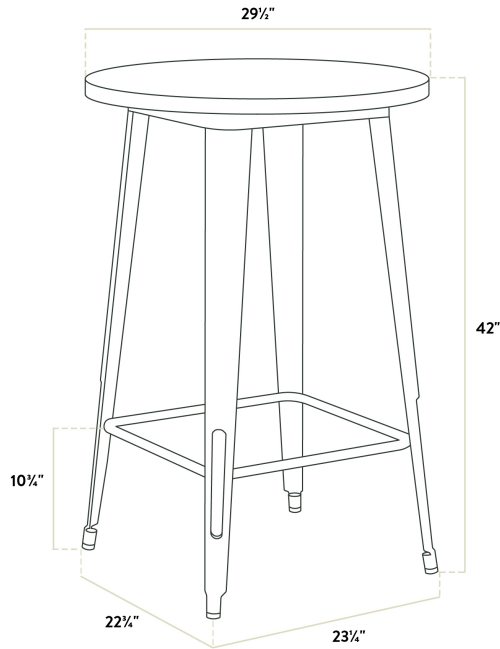

Lancaster Table & Seating Alloy Series 30" Round Black Bar Height Outdoor Table

#164BA30RDBLK

Item #: 164BA30RDBLK Qty: _____
 Project: _____
 Approval: _____ Date: _____

Features

- Designed for use indoors and outdoors
- E-coat sealant and black powder coat for rust and corrosion resistance
- 30" round shape and bar height fits a variety of settings
- Durable steel construction is perfect for long-term use
- Easy to assemble and lightweight enough to move around for special events

Certifications

Seating Capacity: 3 - 4

Technical Data

Height	42 Inches
Diameter	29 1/2 Inches
Height Style	Bar Height
Assembled	Assembly Required
Color	Black
Features	E-Coat Sealant Powder Coated
Frame Material	Steel
Installation Type	Freestanding
Shape	Round

Technical Data

Table Seating Capacity	3 - 4 Chairs
Tabletop Material	Steel
Type	Tables
Usage	Indoor Outdoor

Plan View

Notes & Details

Take your modern restaurant, cafe, or bistro to the next level with this Lancaster Table & Seating Alloy Series 30" round black bar height outdoor table! This table is made of durable steel and double coated to withstand years of use. The black color adds a sleek, modern touch to any setting and is sure to be a contemporary design choice that guests love. Comfortable and stylish, this strong yet lightweight bar height table is an excellent choice for your indoor or outdoor dining area. To save you money on shipping costs, this table ships unassembled. All required assembly hardware is included so you can quickly set it up in its proper space and let your guests enjoy!

Its 30" round surface is perfect for comfortably seating three to four guests while saving space on your patio. With a wide variety of color options to choose from, you'll be able to mix and match to create a vibrant seating arrangement in your establishment. This low-maintenance table features protective glides that help keep floor surfaces in pristine condition.