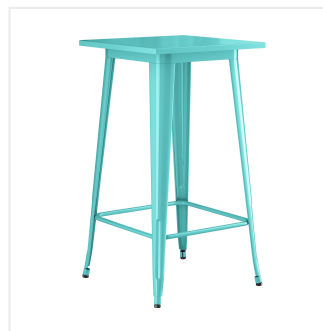

## Lancaster Table & Seating Alloy Series 24" x 24" Seafoam Bar Height Outdoor Table

#164BA2424SFM

Item #: 164BA2424SFM Qty: \_\_\_\_\_

Project: \_\_\_\_\_

Approval: \_\_\_\_\_ Date: \_\_\_\_\_

### Features

- Designed for use indoors and outdoors
- E-coat sealant and seafoam powder coat for rust and corrosion resistance
- 24" x 24" square shape and bar height fits a variety of settings
- Durable steel construction is perfect for long-term use
- Easy to assemble and lightweight enough to move around for special events

### Technical Data

Length	23 1/2 Inches
Width	23 1/2 Inches
Height	42 Inches
Height Style	Bar Height
Assembled	Assembly Required
Color	Green
Features	E-Coat Sealant Powder Coated
Frame Material	Steel
Installation Type	Freestanding

## Notes & Details

Take your modern restaurant, cafe, or bistro to the next level with this Lancaster Table & Seating Alloy Series 24" x 24" seafoam bar height outdoor table! This table is made of durable steel and double coated to withstand years of use. The vibrant seafoam color adds a fun, colorful touch to any setting and is sure to be a contemporary design choice that guests love. Comfortable and stylish, this strong yet lightweight bar height table is an excellent choice for your indoor or outdoor dining area. To save you money on shipping costs, this table ships unassembled. All required assembly hardware is included so you can quickly set it up in its proper space and let your guests enjoy!