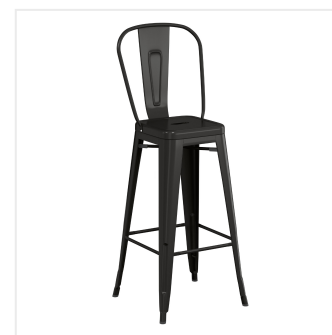

## Lancaster Table & Seating Excalibur 36" x 36" Square Textured Yukon Oak Bar Height Table with 4 Alloy Series Black Outdoor Cafe Barstools

#164B36SYOBK

Item #: 164B36SYOBK Qty: \_\_\_\_\_

Project: \_\_\_\_\_

### Features

- Designed for use indoors and outdoors
- Durable laminate table top resists scratches, impacts, breaks, and burns
- Textured yukon oak table top finish offers the rustic look of solid wood
- Includes 4 steel cafe barstools, laminate table top with steel cross base, and hardware
- Ample 400 lb. weight capacity per barstool

# Notes & Details

Add a unique, modern appeal to your dining area with this Lancaster Table & Seating Excalibur bar height table with 4 cafe barstools! This set includes a square table top with a textured yukon oak finish that offers the rustic look of solid wood with a subtle, intriguing texture. It boasts an eco-friendly, quality laminate construction fashioned from compression-molded wood to provide a dependable yet distinct aesthetic. Plus, the table top's UV- and weather-resistant design is built to withstand the elements, making it the perfect indoor or outdoor option that your guests can rely on. To save you money on shipping costs, the table ships unassembled with mounting plate included and the barstools ship with the backrests detached from the stools. All required assembly hardware is included so you can quickly set up this dining set in its proper space and let your guests enjoy!