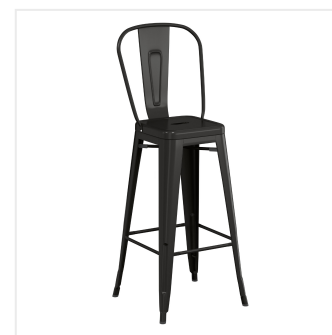

## Lancaster Table & Seating Excalibur 36" x 36" Square Textured Walnut Bar Height Table with 4 Alloy Series Black Outdoor Cafe Barstools

#164B36SWABK

Item #: 164B36SWABK Qty: \_\_\_\_\_

Project: \_\_\_\_\_

### Features

- Designed for use indoors and outdoors
- Durable laminate table top resists scratches, impacts, breaks, and burns
- Textured walnut table top finish offers the rustic look of solid wood
- Includes 4 steel cafe barstools, laminate table top with steel cross base, and hardware
- Ample 400 lb. weight capacity per barstool

# Notes & Details

Add a unique, modern appeal to your dining area with this Lancaster Table & Seating Excalibur bar height table with 4 cafe barstools! This set includes a square table top with a textured walnut finish that offers the rustic look of solid wood with a subtle, intriguing texture. It boasts an eco-friendly, quality laminate construction fashioned from compression-molded wood to provide a dependable yet distinct aesthetic. Plus, the table top's UV- and weather-resistant design is built to withstand the elements, making it the perfect indoor or outdoor option that your guests can rely on. To save you money on shipping costs, the table ships unassembled with mounting plate included and the barstools ship with the backrests detached from the stools. All required assembly hardware is included so you can quickly set up this dining set in its proper space and let your guests enjoy!