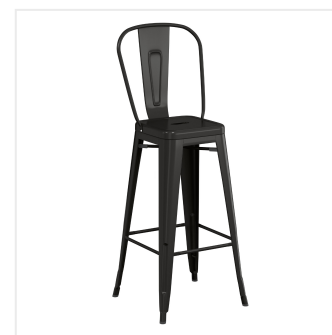

Lancaster Table & Seating Excalibur 36" x 36" Square Smooth Versilla Bar Height Table with 4 Alloy Series Black Outdoor Cafe Barstools

#164B36SVEBK

Item #: 164B36SVEBK Qty: _____

Project: _____

Approval: _____ Date: _____

Features

- Designed for use indoors and outdoors
- Durable laminate table top resists scratches, impacts, breaks, and burns
- Smooth versilla table top finish offers the classic look of marble
- Includes 4 steel cafe barstools, laminate table top with steel cross base, and hardware
- Ample 400 lb. weight capacity per barstool

Notes & Details

Add a unique, modern appeal to your dining area with this Lancaster Table & Seating Excalibur bar height table with 4 cafe barstools! This set includes a square table top with a smooth versilla finish that offers the classic look of marble at a fraction of the cost. It boasts an eco-friendly, quality laminate construction fashioned from compression-molded wood to provide a dependable yet distinct aesthetic. Plus, the table top's UV- and weather-resistant design is built to withstand the elements, making it the perfect indoor or outdoor option that your guests can rely on. To save you money on shipping costs, the table ships unassembled with mounting plate included and the barstools ship with the backrests detached from the stools. All required assembly hardware is included so you can quickly set up this dining set in its proper space and let your guests enjoy!