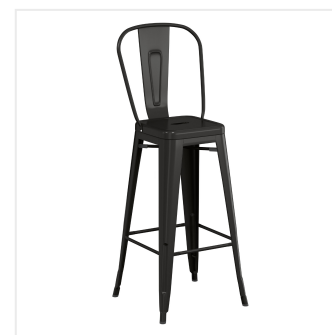

## Lancaster Table & Seating Excalibur 36" x 36" Square Smooth Paladina Bar Height Table with 4 Alloy Series Black Outdoor Cafe Barstools

#164B36SPABK

Item #: 164B36SPABK Qty: \_\_\_\_\_

Project: \_\_\_\_\_

### Features

- Designed for use indoors and outdoors
- Durable laminate table top resists scratches, impacts, breaks, and burns
- Smooth paladina table top finish offers the classic look of marble
- Includes 4 steel cafe barstools, laminate table top with steel cross base, and hardware
- Ample 400 lb. weight capacity per barstool

# Notes & Details

---

Add a unique, modern appeal to your dining area with this Lancaster Table & Seating Excalibur bar height table with 4 cafe barstools! This set includes a square table top with a smooth paladina finish that offers the classic look of marble at a fraction of the cost. It boasts an eco-friendly, quality laminate construction fashioned from compression-molded wood to provide a dependable yet distinct aesthetic. Plus, the table top's UV- and weather-resistant design is built to withstand the elements, making it the perfect indoor or outdoor option that your guests can rely on. To save you money on shipping costs, the table ships unassembled with mounting plate included and the barstools ship with the backrests detached from the stools. All required assembly hardware is included so you can quickly set up this dining set in its proper space and let your guests enjoy!