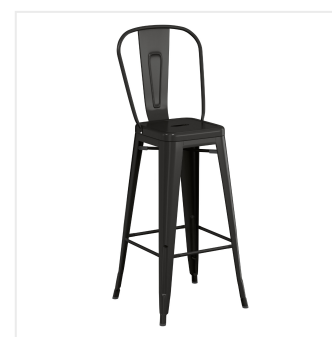

Lancaster Table & Seating Excalibur 36" x 36" Square Smooth Letizia Bar Height Table with 4 Alloy Series Black Outdoor Cafe Barstools

#164B36SLZBK

Item #: 164B36SLZBK Qty: _____

Project: _____

Approval: _____ Date: _____

Features

- Designed for use indoors and outdoors
- Durable laminate table top resists scratches, impacts, breaks, and burns
- Smooth letizia table top finish offers the classic look of marble
- Includes 4 steel cafe barstools, laminate table top with steel cross base, and hardware
- Ample 400 lb. weight capacity per barstool

Notes & Details

Add a unique, modern appeal to your dining area with this Lancaster Table & Seating Excalibur bar height table with 4 cafe barstools! This set includes a square table top with a smooth letizia finish that offers the classic look of marble at a fraction of the cost. It boasts an eco-friendly, quality laminate construction fashioned from compression-molded wood to provide a dependable yet distinct aesthetic. Plus, the table top's UV- and weather-resistant design is built to withstand the elements, making it the perfect indoor or outdoor option that your guests can rely on. To save you money on shipping costs, the table ships unassembled with mounting plate included and the barstools ship with the backrests detached from the stools. All required assembly hardware is included so you can quickly set up this dining set in its proper space and let your guests enjoy!