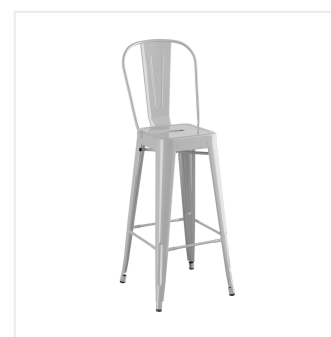

Lancaster Table & Seating Alloy Series 31 1/2" x 31 1/2" Silver Bar Height Outdoor Table with 4 Cafe Barstools

#164B3232SIL

Item #: 164B3232SIL Qty: _____

Project: _____

Approval: _____ Date: _____

Features

- 31 1/2" x 31 1/2" square shape and bar height fits a variety of indoor and outdoor settings
- E-coat sealant and silver powder coat for rust and corrosion resistance
- Includes 4 cafe barstools, each with an ample 400 lb. weight capacity
- Durable steel construction is perfect for long-term use
- Easy to assemble and lightweight enough to move around for special events

Technical Data

Arms	Without Arms
Assembled	Assembly Required
Back	With Back
Chair Weight Capacity	400 lb.
Color	Silver
Features	E-Coat Sealant Powder Coated
Frame Material	Steel
Included Chairs	4 Chairs
Installation Type	Freestanding
Padded Seat	Without Padded Seat
Seat Material	Steel
Seat Type	Solid
Shape	Square
Style	Side Chair
Table Seating Capacity	4 Chairs
Tabletop Material	Steel
Type	Table / Chair Sets
Usage	Indoor Outdoor

Notes & Details

Take your modern restaurant, cafe, or bistro to the next level with this Lancaster Table & Seating Alloy Series bar height outdoor table and barstools! This set is made of durable steel and double coated to withstand years of use. The silver color adds a sleek, modern touch to any setting and is sure to be a contemporary design choice that guests love. Comfortable and stylish, this strong yet lightweight set is an excellent choice for your indoor or outdoor dining area. To save you money on shipping costs, the table ships unassembled and the stools ship with the backrests detached. All required assembly hardware is included so you can quickly set it up in its proper space and let your guests enjoy!