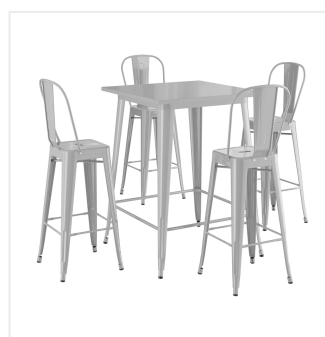

Lancaster Table & Seating Alloy Series 31 1/2" x 31 1/2" Silver Bar Height Outdoor Table with 4 Cafe Barstools

#164B3232SIL

Item #: 164B3232SIL Qty: _____

Project: _____

Approval: _____ Date: _____

Features

- 31 1/2" x 31 1/2" square shape and bar height fits a variety of indoor and outdoor settings
- E-coat sealant and silver powder coat for rust and corrosion resistance
- Includes 4 cafe barstools, each with an ample 400 lb. weight capacity
- Durable steel construction is perfect for long-term use
- Easy to assemble and lightweight enough to move around for special events

Notes & Details

Take your modern restaurant, cafe, or bistro to the next level with this Lancaster Table & Seating Alloy Series bar height outdoor table and barstools! This set is made of durable steel and double coated to withstand years of use. The silver color adds a sleek, modern touch to any setting and is sure to be a contemporary design choice that guests love. Comfortable and stylish, this strong yet lightweight set is an excellent choice for your indoor or outdoor dining area. To save you money on shipping costs, the table ships unassembled and the stools ship with the backrests detached. All required assembly hardware is included so you can quickly set it up in its proper space and let your guests enjoy!

In addition to being stylish and durable, this lightweight table set is also easy to move and transport so you can quickly reconfigure your dining space and easily clean up at the end of the night. It can be used indoors during the off-season then transferred outdoors as the weather gets nicer! Plus, cleaning is as easy as wiping the surface with a damp cloth and all-purpose cleaner. The drain hole on each barstool ensures that water won't pool on the seat, helping it to dry faster after washing or accidental spills.