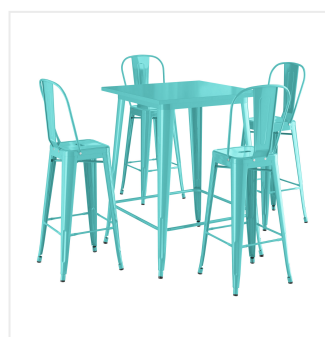

Lancaster Table & Seating Alloy Series 31 1/2" x 31 1/2" Seafoam Bar Height Outdoor Table with 4 Cafe Barstools

#164B3232SFM

Item #: 164B3232SFM Qty: _____

Project: _____

Approval: _____ Date: _____

Features

- 31 1/2" x 31 1/2" square shape and bar height fits a variety of indoor and outdoor settings
- E-coat sealant and seafoam powder coat for rust and corrosion resistance
- Includes 4 cafe barstools, each with an ample 400 lb. weight capacity
- Durable steel construction is perfect for long-term use
- Easy to assemble and lightweight enough to move around for special events

Notes & Details

Take your modern restaurant, cafe, or bistro to the next level with this Lancaster Table & Seating Alloy Series bar height outdoor table and barstools! This set is made of durable steel and double coated to withstand years of use. The vibrant seafoam color adds a fun, colorful touch to any setting and is sure to be a contemporary design choice that guests love. Comfortable and stylish, this strong yet lightweight set is an excellent choice for your indoor or outdoor dining area. To save you money on shipping costs, the table ships unassembled and the stools ship with the backrests detached. All required assembly hardware is included so you can quickly set it up in its proper space and let your guests enjoy!