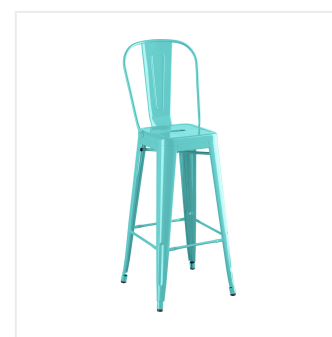

Lancaster Table & Seating Alloy Series 31 1/2" x 31 1/2" Seafoam Bar Height Outdoor Table with 4 Cafe Barstools

#164B3232SFM

Item #: 164B3232SFM Qty: _____

Project: _____

Approval: _____ Date: _____

Features

- 31 1/2" x 31 1/2" square shape and bar height fits a variety of indoor and outdoor settings
- E-coat sealant and seafoam powder coat for rust and corrosion resistance
- Includes 4 cafe barstools, each with an ample 400 lb. weight capacity
- Durable steel construction is perfect for long-term use
- Easy to assemble and lightweight enough to move around for special events

Technical Data

Arms	Without Arms
Assembled	Assembly Required
Back	With Back
Chair Weight Capacity	400 lb.
Color	Green
Features	E-Coat Sealant Powder Coated
Frame Material	Steel
Included Chairs	4 Chairs
Installation Type	Freestanding
Padded Seat	Without Padded Seat
Seat Material	Steel
Seat Type	Solid
Shape	Square
Style	Side Chair
Table Seating Capacity	4 Chairs
Tabletop Material	Steel
Type	Table / Chair Sets
Usage	Indoor Outdoor

Notes & Details

Take your modern restaurant, cafe, or bistro to the next level with this Lancaster Table & Seating Alloy Series bar height outdoor table and barstools! This set is made of durable steel and double coated to withstand years of use. The vibrant seafoam color adds a fun, colorful touch to any setting and is sure to be a contemporary design choice that guests love. Comfortable and stylish, this strong yet lightweight set is an excellent choice for your indoor or outdoor dining area. To save you money on shipping costs, the table ships unassembled and the stools ship with the backrests detached. All required assembly hardware is included so you can quickly set it up in its proper space and let your guests enjoy!