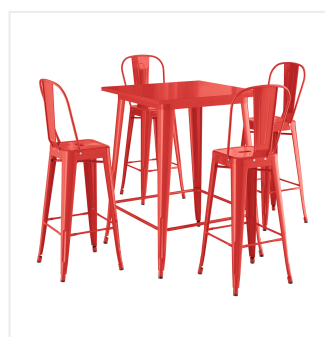

Lancaster Table & Seating Alloy Series 31 1/2" x 31 1/2" Ruby Red Bar Height Outdoor Table with 4 Cafe Barstools

#164B3232RED

Item #: 164B3232RED Qty: _____

Project: _____

Approval: _____ Date: _____

Features

- 31 1/2" x 31 1/2" square shape and bar height fits a variety of indoor and outdoor settings
- E-coat sealant and ruby red powder coat for rust and corrosion resistance
- Includes 4 cafe barstools, each with an ample 400 lb. weight capacity
- Durable steel construction is perfect for long-term use
- Easy to assemble and lightweight enough to move around for special events

Notes & Details

Take your modern restaurant, cafe, or bistro to the next level with this Lancaster Table & Seating Alloy Series bar height outdoor table and barstools! This set is made of durable steel and double coated to withstand years of use. The vibrant ruby red color adds a fun, colorful touch to any setting and is sure to be a contemporary design choice that guests love. Comfortable and stylish, this strong yet lightweight set is an excellent choice for your indoor or outdoor dining area. To save you money on shipping costs, the table ships unassembled and the stools ship with the backrests detached. All required assembly hardware is included so you can quickly set it up in its proper space and let your guests enjoy!