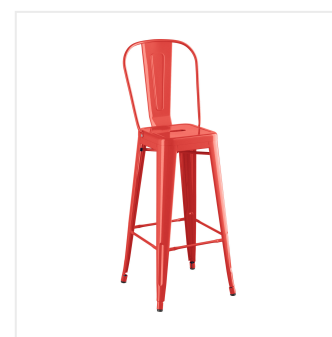

Lancaster Table & Seating Alloy Series 31 1/2" x 31 1/2" Ruby Red Bar Height Outdoor Table with 4 Cafe Barstools

#164B3232RED

Item #: 164B3232RED Qty: _____

Project: _____

Approval: _____ Date: _____

Features

- 31 1/2" x 31 1/2" square shape and bar height fits a variety of indoor and outdoor settings
- E-coat sealant and ruby red powder coat for rust and corrosion resistance
- Includes 4 cafe barstools, each with an ample 400 lb. weight capacity
- Durable steel construction is perfect for long-term use
- Easy to assemble and lightweight enough to move around for special events

Technical Data

Arms	Without Arms
Assembled	Assembly Required
Back	With Back
Chair Weight Capacity	400 lb.
Color	Red
Features	E-Coat Sealant Powder Coated
Frame Material	Steel
Included Chairs	4 Chairs
Installation Type	Freestanding
Padded Seat	Without Padded Seat
Seat Material	Steel
Seat Type	Solid
Shape	Square
Style	Side Chair
Table Seating Capacity	4 Chairs
Tabletop Material	Steel
Type	Table / Chair Sets
Usage	Indoor Outdoor

Notes & Details

Take your modern restaurant, cafe, or bistro to the next level with this Lancaster Table & Seating Alloy Series bar height outdoor table and barstools! This set is made of durable steel and double coated to withstand years of use. The vibrant ruby red color adds a fun, colorful touch to any setting and is sure to be a contemporary design choice that guests love. Comfortable and stylish, this strong yet lightweight set is an excellent choice for your indoor or outdoor dining area. To save you money on shipping costs, the table ships unassembled and the stools ship with the backrests detached. All required assembly hardware is included so you can quickly set it up in its proper space and let your guests enjoy!