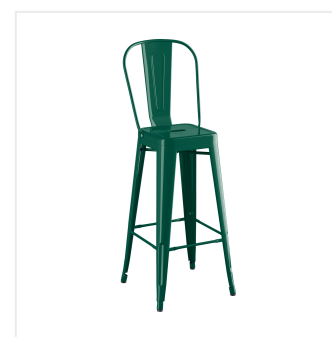

Lancaster Table & Seating Alloy Series 31 1/2" x 31 1/2" Emerald Bar Height Outdoor Table with 4 Cafe Barstools

#164B3232EMR

Item #: 164B3232EMR Qty: _____

Project: _____

Approval: _____ Date: _____

Features

- 31 1/2" x 31 1/2" square shape and bar height fits a variety of indoor and outdoor settings
- E-coat sealant and emerald powder coat for rust and corrosion resistance
- Includes 4 cafe barstools, each with an ample 400 lb. weight capacity
- Durable steel construction is perfect for long-term use
- Easy to assemble and lightweight enough to move around for special events

Technical Data

Arms	Without Arms
Assembled	Assembly Required
Back	With Back
Chair Weight Capacity	400 lb.
Color	Green
Features	E-Coat Sealant Powder Coated
Frame Material	Steel
Included Chairs	4 Chairs
Installation Type	Freestanding
Padded Seat	Without Padded Seat
Seat Material	Steel
Seat Type	Solid
Shape	Square
Style	Side Chair
Table Seating Capacity	4 Chairs
Tabletop Material	Steel
Type	Table / Chair Sets
Usage	Indoor Outdoor

Notes & Details

Take your modern restaurant, cafe, or bistro to the next level with this Lancaster Table & Seating Alloy Series bar height outdoor table and barstools! This set is made of durable steel and double coated to withstand years of use. The vibrant emerald color adds a fun, colorful touch to any setting and is sure to be a contemporary design choice that guests love. Comfortable and stylish, this strong yet lightweight set is an excellent choice for your indoor or outdoor dining area. To save you money on shipping costs, the table ships unassembled and the stools ship with the backrests detached. All required assembly hardware is included so you can quickly set it up in its proper space and let your guests enjoy!