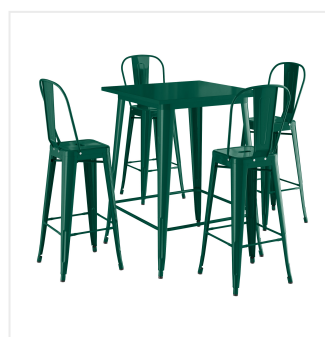

Lancaster Table & Seating Alloy Series 31 1/2" x 31 1/2" Emerald Bar Height Outdoor Table with 4 Cafe Barstools

#164B3232EMR

Item #: 164B3232EMR Qty: _____

Project: _____

Approval: _____ Date: _____

Features

- 31 1/2" x 31 1/2" square shape and bar height fits a variety of indoor and outdoor settings
- E-coat sealant and emerald powder coat for rust and corrosion resistance
- Includes 4 cafe barstools, each with an ample 400 lb. weight capacity
- Durable steel construction is perfect for long-term use
- Easy to assemble and lightweight enough to move around for special events

Notes & Details

Take your modern restaurant, cafe, or bistro to the next level with this Lancaster Table & Seating Alloy Series bar height outdoor table and barstools! This set is made of durable steel and double coated to withstand years of use. The vibrant emerald color adds a fun, colorful touch to any setting and is sure to be a contemporary design choice that guests love. Comfortable and stylish, this strong yet lightweight set is an excellent choice for your indoor or outdoor dining area. To save you money on shipping costs, the table ships unassembled and the stools ship with the backrests detached. All required assembly hardware is included so you can quickly set it up in its proper space and let your guests enjoy!