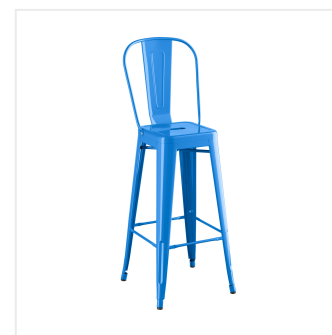

Lancaster Table & Seating Alloy Series 31 1/2" x 31 1/2" Blue Bar Height Outdoor Table with 4 Cafe Barstools

#164B3232BLU

Item #: 164B3232BLU Qty: _____

Project: _____

Approval: _____ Date: _____

Features

- 31 1/2" x 31 1/2" square shape and bar height fits a variety of indoor and outdoor settings
- E-coat sealant and blue powder coat for rust and corrosion resistance
- Includes 4 cafe barstools, each with an ample 400 lb. weight capacity
- Durable steel construction is perfect for long-term use
- Easy to assemble and lightweight enough to move around for special events

Certifications

Technical Data

Length	31 1/2 Inches
Width	31 1/2 Inches
Height	42 Inches
Chair Width	16 1/2 Inches
Seat Width	12 Inches
Chair Depth	16 1/2 Inches
Seat Depth	12 Inches
Chair Height	46 Inches
Height Style	Bar Height
Seat Height	30 1/8 Inches

Technical Data

Arms	Without Arms
Assembled	Assembly Required
Back	With Back
Chair Weight Capacity	400 lb.
Color	Blue
Features	E-Coat Sealant Powder Coated
Frame Material	Steel
Included Chairs	4 Chairs
Installation Type	Freestanding
Padded Seat	Without Padded Seat
Seat Material	Steel
Seat Type	Solid
Shape	Square
Style	Side Chair
Table Seating Capacity	4 Chairs
Tabletop Material	Steel
Type	Table / Chair Sets
Usage	Indoor Outdoor

Notes & Details

Take your modern restaurant, cafe, or bistro to the next level with this Lancaster Table & Seating Alloy Series bar height outdoor table and barstools! This set is made of durable steel and double coated to withstand years of use. The vibrant blue color adds a fun, colorful touch to any setting and is sure to be a contemporary design choice that guests love. Comfortable and stylish, this strong yet lightweight set is an excellent choice for your indoor or outdoor dining area. To save you money on shipping costs, the table ships unassembled and the stools ship with the backrests detached. All required assembly hardware is included so you can quickly set it up in its proper space and let your guests enjoy!