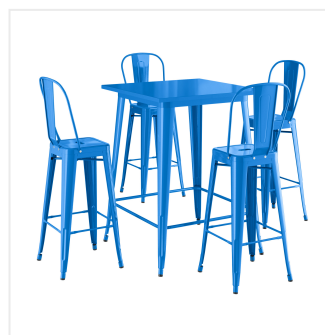

Lancaster Table & Seating Alloy Series 31 1/2" x 31 1/2" Blue Bar Height Outdoor Table with 4 Cafe Barstools

#164B3232BLU

Item #: 164B3232BLU Qty: _____

Project: _____

Approval: _____ Date: _____

Features

- 31 1/2" x 31 1/2" square shape and bar height fits a variety of indoor and outdoor settings
- E-coat sealant and blue powder coat for rust and corrosion resistance
- Includes 4 cafe barstools, each with an ample 400 lb. weight capacity
- Durable steel construction is perfect for long-term use
- Easy to assemble and lightweight enough to move around for special events

Notes & Details

Take your modern restaurant, cafe, or bistro to the next level with this Lancaster Table & Seating Alloy Series bar height outdoor table and barstools! This set is made of durable steel and double coated to withstand years of use. The vibrant blue color adds a fun, colorful touch to any setting and is sure to be a contemporary design choice that guests love. Comfortable and stylish, this strong yet lightweight set is an excellent choice for your indoor or outdoor dining area. To save you money on shipping costs, the table ships unassembled and the stools ship with the backrests detached. All required assembly hardware is included so you can quickly set it up in its proper space and let your guests enjoy!

In addition to being stylish and durable, this lightweight table set is also easy to move and transport so you can quickly reconfigure your dining space and easily clean up at the end of the night. It can be used indoors during the off-season then transferred outdoors as the weather gets nicer! Plus, cleaning is as easy as wiping the surface with a damp cloth and all-purpose cleaner. The drain hole on each barstool ensures that water won't pool on the seat, helping it to dry faster after washing or accidental spills.