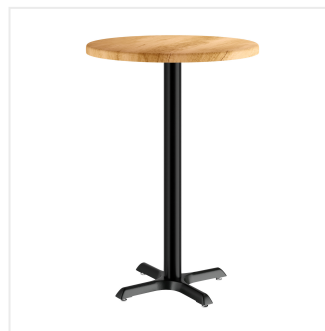

## Lancaster Table & Seating 30" Round Thermo-Formed MDF Bar Height Table with Maple Finish

#164B30RXMPL

Item #: 164B30RXMPL Qty: \_\_\_\_\_

Project: \_\_\_\_\_

Approval: \_\_\_\_\_ Date: \_\_\_\_\_

### Features

- Seamless thermo-formed PVC cover is resistant to heat, stains, and scratching
- 1" medium-density fiberboard core for added durability and strength
- Rounded edges are stylish and safe
- Durable 37 1/2" tall cast iron base
- Hardware included for quick and easy assembly

### Technical Data

Height	37 1/2 Inches
Diameter	30 Inches
Adjustable Height	Fixed
Height Style	Bar Height
Assembled	Assembly Required
Base Color	Black
Base Material	Cast Iron
Base Style	Cross
Casters	Without Casters
Color	Brown

This Lancaster Table & Seating table will give your guests a comfortable place to enjoy their meal, drink, or conversation! The round design and 30" size are perfect for comfortably seating 3-4 guests. For added convenience, this unit also features a durable black melamine backer for table bases to attach to. It sports a 22" x 22" table base while the 37 1/2" base column is bar height and made from resilient cast iron. The table top sports a maple finish that complements any setting while the rounded edges provide added safety for children. This table is meant for indoor use only. It is the perfect addition to your commercial establishment.