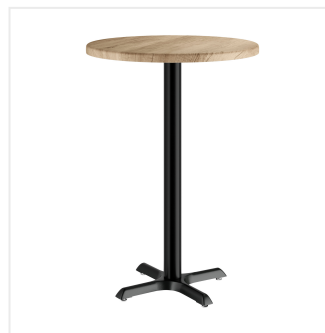

Lancaster Table & Seating 30" Round Thermo-Formed MDF Bar Height Table with Gray Wood Finish

#164B30RXGRY

Item #: 164B30RXGRY Qty: _____

Project: _____

Approval: _____ Date: _____

Features

- Seamless thermo-formed PVC cover is resistant to heat, stains, and scratching
- 1" medium-density fiberboard core for added durability and strength
- Rounded edges are stylish and safe
- Durable 37 1/2" tall cast iron base
- Hardware included for quick and easy assembly

Certifications

 Seating Capacity: 3 - 4

Technical Data

Height	37 1/2 Inches
Diameter	30 Inches
Adjustable Height	Fixed
Height Style	Bar Height
Assembled	Assembly Required
Base Color	Black
Base Material	Cast Iron
Base Style	Cross
Casters	Without Casters
Core Type	MDF

Technical Data

Color	Beige Gray
Features	Scratch Resistant Seamless Edges Stain-Resistant
Finish	Natural Wood
Installation Type	Freestanding
Samples Available	Yes
Shape	Round
Table Seating Capacity	3 - 4 Chairs
Tabletop Material	Laminate PVC
Tabletop Thickness	1 Inch
Type	Tables
Usage	Indoor

This Lancaster Table & Seating table will give your guests a comfortable place to enjoy their meal, drink, or conversation! The round design and 30" size are perfect for comfortably seating 3-4 guests. For added convenience, this unit also features a durable black melamine backer for table bases to attach to. It sports a 22" x 22" table base while the 37 1/2" base column is bar height and made from resilient cast iron. The table top sports a gray wood finish that complements any setting while the rounded edges provide added safety for children. This table is meant for indoor use only. It is the perfect addition to your commercial establishment.