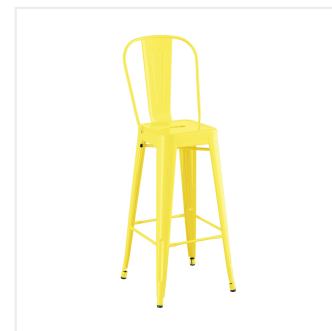

Lancaster Table & Seating Alloy Series 30" Round Yellow Bar Height Outdoor Table with 4 Cafe Barstools

#164B30RNDYEL

Item #: 164B30RNDYEL Qty: _____

Project: _____

Approval: _____ Date: _____

Features

- 30" round shape and bar height fits a variety of indoor and outdoor settings
- E-coat sealant and yellow powder coat for rust and corrosion resistance
- Includes 4 cafe barstools, each with an ample 400 lb. weight capacity
- Durable steel construction is perfect for long-term use
- Easy to assemble and lightweight enough to move around for special events

Certifications

Seating Capacity: 4

Technical Data

Height	42 Inches
Diameter	30 Inches
Chair Width	16 1/2 Inches
Seat Width	12 Inches
Chair Depth	16 1/2 Inches
Seat Depth	12 Inches
Chair Height	46 Inches
Height Style	Bar Height
Seat Height	30 1/8 Inches
Arms	Without Arms

Technical Data

Assembled	Assembly Required
Back	With Back
Chair Weight Capacity	400 lb.
Color	Yellow
Features	E-Coat Sealant Powder Coated
Frame Material	Steel
Included Chairs	4 Chairs
Installation Type	Freestanding
Padded Seat	Without Padded Seat
Seat Material	Steel
Seat Type	Solid
Shape	Round
Style	Side Chair
Table Seating Capacity	4 Chairs
Tabletop Material	Steel
Type	Table / Chair Sets
Usage	Indoor Outdoor

Notes & Details

Take your modern restaurant, cafe, or bistro to the next level with this Lancaster Table & Seating Alloy Series bar height outdoor table and barstools! This set is made of durable steel and double coated to withstand years of use. The vibrant yellow color adds a fun, colorful touch to any setting and is sure to be a contemporary design choice that guests love. Comfortable and stylish, this strong yet lightweight set is an excellent choice for your indoor or outdoor dining area. To save you money on shipping costs, the table ships unassembled and the stools ship with the backrests detached. All required assembly hardware is included so you can quickly set it up in its proper space and let your guests enjoy!