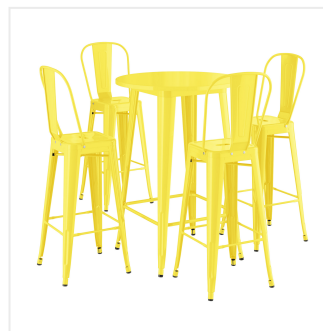

Lancaster Table & Seating Alloy Series 30" Round Yellow Bar Height Outdoor Table with 4 Cafe Barstools

#164B30RNDYEL

Item #: 164B30RNDYEL Qty: _____

Project: _____

Approval: _____ Date: _____

Features

- 30" round shape and bar height fits a variety of indoor and outdoor settings
- E-coat sealant and yellow powder coat for rust and corrosion resistance
- Includes 4 cafe barstools, each with an ample 400 lb. weight capacity
- Durable steel construction is perfect for long-term use
- Easy to assemble and lightweight enough to move around for special events

Technical Data

Assembled	Assembly Required
Back	With Back
Chair Weight Capacity	400 lb.
Color	Yellow
Features	E-Coat Sealant Powder Coated
Frame Material	Steel
Included Chairs	4 Chairs
Installation Type	Freestanding
Padded Seat	Without Padded Seat
Seat Material	Steel
Seat Type	Solid
Shape	Round
Style	Side Chair
Table Seating Capacity	4 Chairs
Tabletop Material	Steel
Type	Table / Chair Sets
Usage	Indoor Outdoor

Notes & Details

Take your modern restaurant, cafe, or bistro to the next level with this Lancaster Table & Seating Alloy Series bar height outdoor table and barstools! This set is made of durable steel and double coated to withstand years of use. The vibrant yellow color adds a fun, colorful touch to any setting and is sure to be a contemporary design choice that guests love. Comfortable and stylish, this strong yet lightweight set is an excellent choice for your indoor or outdoor dining area. To save you money on shipping costs, the table ships unassembled and the stools ship with the backrests detached. All required assembly hardware is included so you can quickly set it up in its proper space and let your guests enjoy!