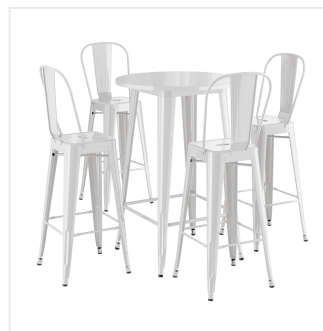

Lancaster Table & Seating Alloy Series 30" Round White Bar Height Outdoor Table with 4 Cafe Barstools

#164B30RNDWHT

Item #: 164B30RNDWHT Qty: _____

Project: _____

Approval: _____ Date: _____

Features

- 30" round shape and bar height fits a variety of indoor and outdoor settings
- E-coat sealant and white powder coat for rust and corrosion resistance
- Includes 4 cafe barstools, each with an ample 400 lb. weight capacity
- Durable steel construction is perfect for long-term use
- Easy to assemble and lightweight enough to move around for special events

Notes & Details

Take your modern restaurant, cafe, or bistro to the next level with this Lancaster Table & Seating Alloy Series bar height outdoor table and barstools! This set is made of durable steel and double coated to withstand years of use. The vibrant white color adds a fun, colorful touch to any setting and is sure to be a contemporary design choice that guests love. Comfortable and stylish, this strong yet lightweight set is an excellent choice for your indoor or outdoor dining area. To save you money on shipping costs, the table ships unassembled and the stools ship with the backrests detached. All required assembly hardware is included so you can quickly set it up in its proper space and let your guests enjoy!

The table's 30" round surface is perfect for comfortably seating three to four guests while saving space on your patio. With a wide variety of color options to choose from, you'll be able to mix and match to create a vibrant seating arrangement in your establishment. This low-maintenance table set features protective glides that help keep floor surfaces in pristine condition.