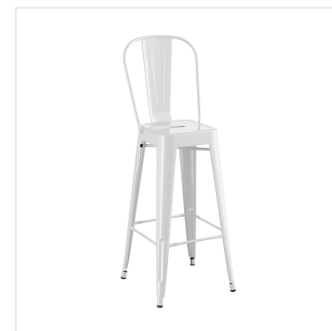

Lancaster Table & Seating Alloy Series 30" Round White Bar Height Outdoor Table with 4 Cafe Barstools

#164B30RNDWHT

Item #: 164B30RNDWHT Qty: _____

Project: _____

Approval: _____ Date: _____

Features

- 30" round shape and bar height fits a variety of indoor and outdoor settings
- E-coat sealant and white powder coat for rust and corrosion resistance
- Includes 4 cafe barstools, each with an ample 400 lb. weight capacity
- Durable steel construction is perfect for long-term use
- Easy to assemble and lightweight enough to move around for special events

Technical Data

Assembled	Assembly Required
Back	With Back
Chair Weight Capacity	400 lb.
Color	White
Features	E-Coat Sealant Powder Coated
Frame Material	Steel
Included Chairs	4 Chairs
Installation Type	Freestanding
Padded Seat	Without Padded Seat
Seat Material	Steel
Seat Type	Solid
Shape	Round
Style	Side Chair
Table Seating Capacity	4 Chairs
Tabletop Material	Steel
Type	Table / Chair Sets
Usage	Indoor Outdoor

Notes & Details

Take your modern restaurant, cafe, or bistro to the next level with this Lancaster Table & Seating Alloy Series bar height outdoor table and barstools! This set is made of durable steel and double coated to withstand years of use. The vibrant white color adds a fun, colorful touch to any setting and is sure to be a contemporary design choice that guests love. Comfortable and stylish, this strong yet lightweight set is an excellent choice for your indoor or outdoor dining area. To save you money on shipping costs, the table ships unassembled and the stools ship with the backrests detached. All required assembly hardware is included so you can quickly set it up in its proper space and let your guests enjoy!