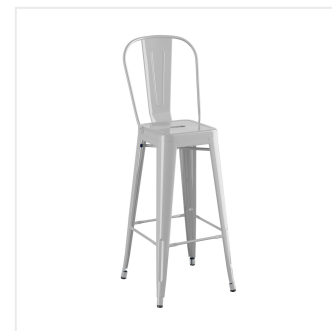

## Lancaster Table & Seating Alloy Series 30" Round Silver Bar Height Outdoor Table with 4 Cafe Barstools

#164B30RND SIL

Item #: 164B30RND SIL Qty: \_\_\_\_\_

Project: \_\_\_\_\_

Approval: \_\_\_\_\_ Date: \_\_\_\_\_

### Features

- 30" round shape and bar height fits a variety of indoor and outdoor settings
- E-coat sealant and silver powder coat for rust and corrosion resistance
- Includes 4 cafe barstools, each with an ample 400 lb. weight capacity
- Durable steel construction is perfect for long-term use
- Easy to assemble and lightweight enough to move around for special events

## Technical Data

Assembled	Assembly Required
Back	With Back
Chair Weight Capacity	400 lb.
Color	Silver
Features	E-Coat Sealant Powder Coated
Frame Material	Steel
Included Chairs	4 Chairs
Installation Type	Freestanding
Padded Seat	Without Padded Seat
Seat Material	Steel
Seat Type	Solid
Shape	Round
Style	Side Chair
Table Seating Capacity	4 Chairs
Tabletop Material	Steel
Type	Table / Chair Sets
Usage	Indoor Outdoor

## Notes & Details

Take your modern restaurant, cafe, or bistro to the next level with this Lancaster Table & Seating Alloy Series bar height outdoor table and barstools! This set is made of durable steel and double coated to withstand years of use. The silver color adds a sleek, modern touch to any setting and is sure to be a contemporary design choice that guests love. Comfortable and stylish, this strong yet lightweight set is an excellent choice for your indoor or outdoor dining area. To save you money on shipping costs, the table ships unassembled and the stools ship with the backrests detached. All required assembly hardware is included so you can quickly set it up in its proper space and let your guests enjoy!