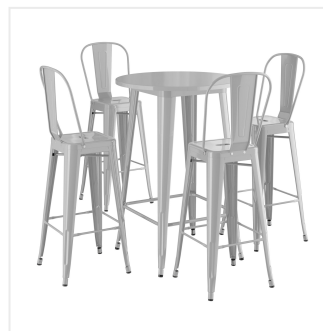

## Lancaster Table & Seating Alloy Series 30" Round Silver Bar Height Outdoor Table with 4 Cafe Barstools

#164B30RND SIL

Item #: 164B30RND SIL Qty: \_\_\_\_\_

Project: \_\_\_\_\_

Approval: \_\_\_\_\_ Date: \_\_\_\_\_

### Features

- 30" round shape and bar height fits a variety of indoor and outdoor settings
- E-coat sealant and silver powder coat for rust and corrosion resistance
- Includes 4 cafe barstools, each with an ample 400 lb. weight capacity
- Durable steel construction is perfect for long-term use
- Easy to assemble and lightweight enough to move around for special events

## Notes & Details

Take your modern restaurant, cafe, or bistro to the next level with this Lancaster Table & Seating Alloy Series bar height outdoor table and barstools! This set is made of durable steel and double coated to withstand years of use. The silver color adds a sleek, modern touch to any setting and is sure to be a contemporary design choice that guests love. Comfortable and stylish, this strong yet lightweight set is an excellent choice for your indoor or outdoor dining area. To save you money on shipping costs, the table ships unassembled and the stools ship with the backrests detached. All required assembly hardware is included so you can quickly set it up in its proper space and let your guests enjoy!

The table's 30" round surface is perfect for comfortably seating three to four guests while saving space on your patio. With a wide variety of color options to choose from, you'll be able to mix and match to create a vibrant seating arrangement in your establishment. This low-maintenance table set features protective glides that help keep floor surfaces in pristine condition.