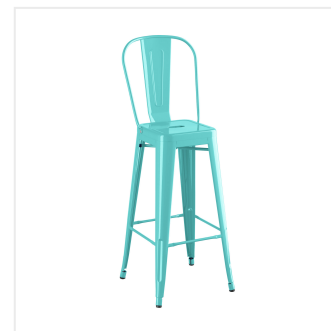

Lancaster Table & Seating Alloy Series 30" Round Seafoam Bar Height Outdoor Table with 4 Cafe Barstools

#164B30RNSFM

Item #: 164B30RNSFM Qty: _____

Project: _____

Approval: _____ Date: _____

Features

- 30" round shape and bar height fits a variety of indoor and outdoor settings
- E-coat sealant and seafoam powder coat for rust and corrosion resistance
- Includes 4 cafe barstools, each with an ample 400 lb. weight capacity
- Durable steel construction is perfect for long-term use
- Easy to assemble and lightweight enough to move around for special events

Certifications

Technical Data

Height	42 Inches
Diameter	30 Inches
Chair Width	16 1/2 Inches
Seat Width	12 Inches
Chair Depth	16 1/2 Inches
Seat Depth	12 Inches
Chair Height	46 Inches
Height Style	Bar Height
Seat Height	30 1/8 Inches
Arms	Without Arms

Technical Data

Assembled	Assembly Required
Back	With Back
Chair Weight Capacity	400 lb.
Color	Green
Features	E-Coat Sealant Powder Coated
Frame Material	Steel
Included Chairs	4 Chairs
Installation Type	Freestanding
Padded Seat	Without Padded Seat
Seat Material	Steel
Seat Type	Solid
Shape	Round
Style	Side Chair
Table Seating Capacity	4 Chairs
Tabletop Material	Steel
Type	Table / Chair Sets
Usage	Indoor Outdoor

Notes & Details

Take your modern restaurant, cafe, or bistro to the next level with this Lancaster Table & Seating Alloy Series bar height outdoor table and barstools! This set is made of durable steel and double coated to withstand years of use. The vibrant seafoam color adds a fun, colorful touch to any setting and is sure to be a contemporary design choice that guests love. Comfortable and stylish, this strong yet lightweight set is an excellent choice for your indoor or outdoor dining area. To save you money on shipping costs, the table ships unassembled and the stools ship with the backrests detached. All required assembly hardware is included so you can quickly set it up in its proper space and let your guests enjoy!