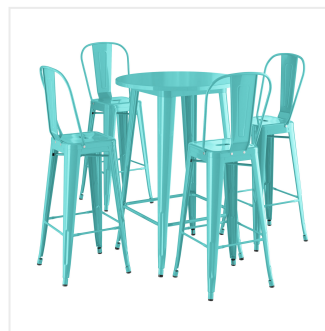

Lancaster Table & Seating Alloy Series 30" Round Seafoam Bar Height Outdoor Table with 4 Cafe Barstools

#164B30RNSFM

Item #: 164B30RNSFM Qty: _____

Project: _____

Approval: _____ Date: _____

Features

- 30" round shape and bar height fits a variety of indoor and outdoor settings
- E-coat sealant and seafoam powder coat for rust and corrosion resistance
- Includes 4 cafe barstools, each with an ample 400 lb. weight capacity
- Durable steel construction is perfect for long-term use
- Easy to assemble and lightweight enough to move around for special events

Notes & Details

Take your modern restaurant, cafe, or bistro to the next level with this Lancaster Table & Seating Alloy Series bar height outdoor table and barstools! This set is made of durable steel and double coated to withstand years of use. The vibrant seafoam color adds a fun, colorful touch to any setting and is sure to be a contemporary design choice that guests love. Comfortable and stylish, this strong yet lightweight set is an excellent choice for your indoor or outdoor dining area. To save you money on shipping costs, the table ships unassembled and the stools ship with the backrests detached. All required assembly hardware is included so you can quickly set it up in its proper space and let your guests enjoy!

The table's 30" round surface is perfect for comfortably seating three to four guests while saving space on your patio. With a wide variety of color options to choose from, you'll be able to mix and match to create a vibrant seating arrangement in your establishment. This low-maintenance table set features protective glides that help keep floor surfaces in pristine condition.