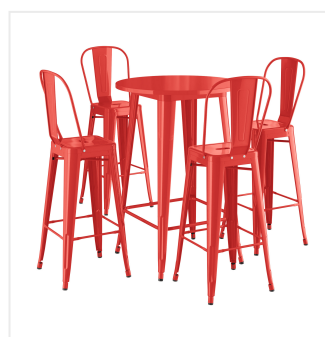

Lancaster Table & Seating Alloy Series 30" Round Ruby Red Bar Height Outdoor Table with 4 Cafe Barstools

#164B30RNDRED

Item #: 164B30RNDRED Qty: _____

Project: _____

Approval: _____ Date: _____

Features

- 30" round shape and bar height fits a variety of indoor and outdoor settings
- E-coat sealant and ruby red powder coat for rust and corrosion resistance
- Includes 4 cafe barstools, each with an ample 400 lb. weight capacity
- Durable steel construction is perfect for long-term use
- Easy to assemble and lightweight enough to move around for special events

Notes & Details

Take your modern restaurant, cafe, or bistro to the next level with this Lancaster Table & Seating Alloy Series bar height outdoor table and barstools! This set is made of durable steel and double coated to withstand years of use. The vibrant ruby red color adds a fun, colorful touch to any setting and is sure to be a contemporary design choice that guests love. Comfortable and stylish, this strong yet lightweight set is an excellent choice for your indoor or outdoor dining area. To save you money on shipping costs, the table ships unassembled and the stools ship with the backrests detached. All required assembly hardware is included so you can quickly set it up in its proper space and let your guests enjoy!

The table's 30" round surface is perfect for comfortably seating three to four guests while saving space on your patio. With a wide variety of color options to choose from, you'll be able to mix and match to create a vibrant seating arrangement in your establishment. This low-maintenance table set features protective glides that help keep floor surfaces in pristine condition.