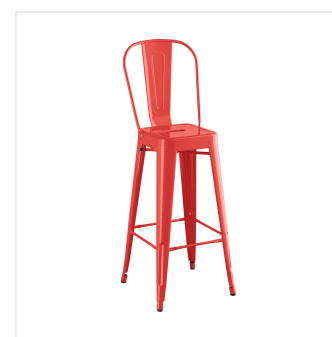

Lancaster Table & Seating Alloy Series 30" Round Ruby Red Bar Height Outdoor Table with 4 Cafe Barstools

#164B30RNDRED

Item #: 164B30RNDRED Qty: _____

Project: _____

Approval: _____ Date: _____

Features

- 30" round shape and bar height fits a variety of indoor and outdoor settings
- E-coat sealant and ruby red powder coat for rust and corrosion resistance
- Includes 4 cafe barstools, each with an ample 400 lb. weight capacity
- Durable steel construction is perfect for long-term use
- Easy to assemble and lightweight enough to move around for special events

Certifications

Technical Data

Height	42 Inches
Diameter	30 Inches
Chair Width	16 1/2 Inches
Seat Width	12 Inches
Chair Depth	16 1/2 Inches
Seat Depth	12 Inches
Chair Height	46 Inches
Height Style	Bar Height
Seat Height	30 1/8 Inches
Arms	Without Arms

Technical Data

Assembled	Assembly Required
Back	With Back
Chair Weight Capacity	400 lb.
Color	Red
Features	E-Coat Sealant Powder Coated
Frame Material	Steel
Included Chairs	4 Chairs
Installation Type	Freestanding
Padded Seat	Without Padded Seat
Seat Material	Steel
Seat Type	Solid
Shape	Round
Style	Side Chair
Table Seating Capacity	4 Chairs
Tabletop Material	Steel
Type	Table / Chair Sets
Usage	Indoor Outdoor

Notes & Details

Take your modern restaurant, cafe, or bistro to the next level with this Lancaster Table & Seating Alloy Series bar height outdoor table and barstools! This set is made of durable steel and double coated to withstand years of use. The vibrant ruby red color adds a fun, colorful touch to any setting and is sure to be a contemporary design choice that guests love. Comfortable and stylish, this strong yet lightweight set is an excellent choice for your indoor or outdoor dining area. To save you money on shipping costs, the table ships unassembled and the stools ship with the backrests detached. All required assembly hardware is included so you can quickly set it up in its proper space and let your guests enjoy!