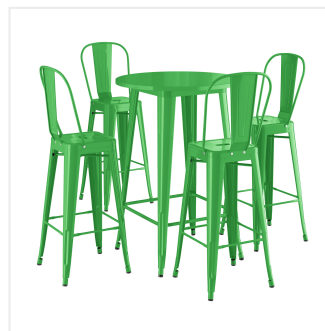

## Lancaster Table & Seating Alloy Series 30" Round Green Bar Height Outdoor Table with 4 Cafe Barstools

#164B30RNDGRN

Item #: 164B30RNDGRN Qty: \_\_\_\_\_

Project: \_\_\_\_\_

Approval: \_\_\_\_\_ Date: \_\_\_\_\_

### Features

- 30" round shape and bar height fits a variety of indoor and outdoor settings
- E-coat sealant and green powder coat for rust and corrosion resistance
- Includes 4 cafe barstools, each with an ample 400 lb. weight capacity
- Durable steel construction is perfect for long-term use
- Easy to assemble and lightweight enough to move around for special events

## Notes & Details

Take your modern restaurant, cafe, or bistro to the next level with this Lancaster Table & Seating Alloy Series bar height outdoor table and barstools! This set is made of durable steel and double coated to withstand years of use. The vibrant green color adds a fun, colorful touch to any setting and is sure to be a contemporary design choice that guests love. Comfortable and stylish, this strong yet lightweight set is an excellent choice for your indoor or outdoor dining area. To save you money on shipping costs, the table ships unassembled and the stools ship with the backrests detached. All required assembly hardware is included so you can quickly set it up in its proper space and let your guests enjoy!

The table's 30" round surface is perfect for comfortably seating three to four guests while saving space on your patio. With a wide variety of color options to choose from, you'll be able to mix and match to create a vibrant seating arrangement in your establishment. This low-maintenance table set features protective glides that help keep floor surfaces in pristine condition.