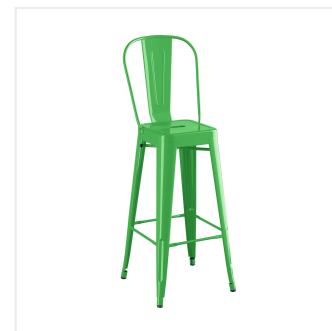

## Lancaster Table & Seating Alloy Series 30" Round Green Bar Height Outdoor Table with 4 Cafe Barstools

#164B30RNDGRN

Item #: 164B30RNDGRN Qty: \_\_\_\_\_

Project: \_\_\_\_\_

Approval: \_\_\_\_\_ Date: \_\_\_\_\_

### Features

- 30" round shape and bar height fits a variety of indoor and outdoor settings
- E-coat sealant and green powder coat for rust and corrosion resistance
- Includes 4 cafe barstools, each with an ample 400 lb. weight capacity
- Durable steel construction is perfect for long-term use
- Easy to assemble and lightweight enough to move around for special events

## Notes & Details

Take your modern restaurant, cafe, or bistro to the next level with this Lancaster Table & Seating Alloy Series bar height outdoor table and barstools! This set is made of durable steel and double coated to withstand years of use. The vibrant green color adds a fun, colorful touch to any setting and is sure to be a contemporary design choice that guests love. Comfortable and stylish, this strong yet lightweight set is an excellent choice for your indoor or outdoor dining area. To save you money on shipping costs, the table ships unassembled and the stools ship with the backrests detached. All required assembly hardware is included so you can quickly set it up in its proper space and let your guests enjoy!