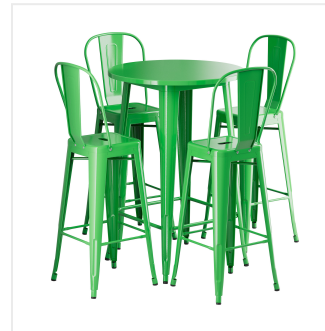

Lancaster Table & Seating Alloy 30" Round Jade Green Bar Height Outdoor Table with 4 Cafe Barstools

#164B30RNDGRN

Item #: 164B30RNDGRN Qty: _____

Project: _____

Approval: _____ Date: _____

Features

- 30" round shape and bar-height fits a variety of indoor and outdoor settings
- Jade-green powder coat for rust and corrosion resistance
- Includes 4 cafe barstools, each with an ample 400 lb. weight capacity
- Durable steel construction is perfect for long-term use
- Easy to assemble and lightweight enough to move around for special events

Technical Data

Assembly Options	Assembly Required
Back	With Back
Chair Weight Capacity	400 lb.
Color	Green
Features	Corrosion-Resistant Powder Coated
Frame Material	Steel
Included Chairs	4 Chairs
Installation Type	Freestanding
Padded Seat	Without Padded Seat
Product Line	Lancaster Table & Seating Alloy
Seat Material	Steel
Seat Type	Solid
Shape	Round
Style	Side Chair
Table Seating Capacity	4 Chairs
Tabletop Material	Steel
Type	Table / Chair Sets
Usage	Indoor Outdoor

Notes & Details

Take your modern restaurant, cafe, or bistro to the next level with this Lancaster Table & Seating Alloy bar-height outdoor table and barstools! This set is made of durable steel and coated to withstand years of use. The vibrant jade-green color adds a fun, colorful touch to any setting and is sure to be a contemporary design choice that guests love. Comfortable and stylish, this strong yet lightweight set is an excellent choice for your indoor or outdoor dining area. To save you money on shipping costs, the table ships unassembled and the stools ship with the backrests detached. All required assembly hardware is included so you can quickly set it up in its proper space and let your guests enjoy!