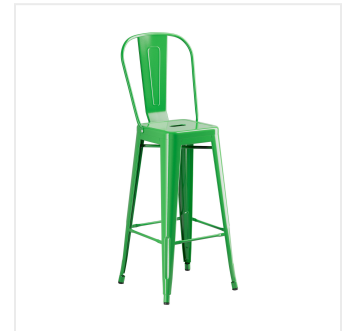

Lancaster Table & Seating Alloy 30" Round Jade Green Bar Height Outdoor Table with 4 Cafe Barstools

#164B30RNDGRN

Item #: 164B30RNDGRN Qty: _____

Project: _____

Approval: _____ Date: _____

Features

- 30" round shape and bar-height fits a variety of indoor and outdoor settings
- Jade-green powder coat for rust and corrosion resistance
- Includes 4 cafe barstools, each with an ample 400 lb. weight capacity
- Durable steel construction is perfect for long-term use
- Easy to assemble and lightweight enough to move around for special events

Technical Data

Assembly Options	Assembly Required
Back	With Back
Chair Weight Capacity	400 lb.
Color	Green
Features	Corrosion-Resistant Powder Coated
Frame Material	Steel
Included Chairs	4 Chairs
Installation Type	Freestanding
Padded Seat	Without Padded Seat
Product Line	Lancaster Table & Seating Alloy
Seat Material	Steel
Seat Type	Solid
Shape	Round
Style	Side Chair
Table Seating Capacity	4 Chairs
Tabletop Material	Steel
Type	Table / Chair Sets
Usage	Indoor Outdoor

Notes & Details

Take your modern restaurant, cafe, or bistro to the next level with this Lancaster Table & Seating Alloy bar-height outdoor table and barstools! This set is made of durable steel and coated to withstand years of use. The vibrant jade-green color adds a fun, colorful touch to any setting and is sure to be a contemporary design choice that guests love. Comfortable and stylish, this strong yet lightweight set is an excellent choice for your indoor or outdoor dining area. To save you money on shipping costs, the table ships unassembled and the stools ship with the backrests detached. All required assembly hardware is included so you can quickly set it up in its proper space and let your guests enjoy!