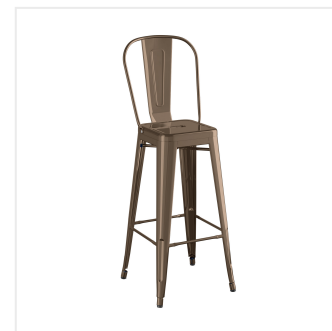

Lancaster Table & Seating Alloy Series 30" Round Copper Bar Height Outdoor Table with 4 Cafe Barstools

#164B30RND CPR

Item #: 164B30RND CPR Qty: _____

Project: _____

Approval: _____ Date: _____

Features

- 30" round shape and bar height fits a variety of indoor and outdoor settings
- E-coat sealant and copper powder coat for rust and corrosion resistance
- Includes 4 cafe barstools, each with an ample 400 lb. weight capacity
- Durable steel construction is perfect for long-term use
- Easy to assemble and lightweight enough to move around for special events

Certifications

Technical Data

Height	42 Inches
Diameter	30 Inches
Chair Width	16 1/2 Inches
Seat Width	12 Inches
Chair Depth	16 1/2 Inches
Seat Depth	12 Inches
Chair Height	46 Inches
Height Style	Bar Height
Seat Height	30 1/8 Inches
Arms	Without Arms

Technical Data

Assembled	Assembly Required
Back	With Back
Chair Weight Capacity	400 lb.
Color	Copper
Features	E-Coat Sealant Powder Coated
Frame Material	Steel
Included Chairs	4 Chairs
Installation Type	Freestanding
Padded Seat	Without Padded Seat
Seat Material	Steel
Seat Type	Solid
Shape	Round
Style	Side Chair
Table Seating Capacity	4 Chairs
Tabletop Material	Steel
Type	Table / Chair Sets
Usage	Indoor Outdoor

Notes & Details

Take your modern restaurant, cafe, or bistro to the next level with this Lancaster Table & Seating Alloy Series bar height outdoor table and barstools! This set is made of durable steel and double coated to withstand years of use. The copper color adds a sleek, modern touch to any setting and is sure to be a contemporary design choice that guests love. Comfortable and stylish, this strong yet lightweight set is an excellent choice for your indoor or outdoor dining area. To save you money on shipping costs, the table ships unassembled and the stools ship with the backrests detached. All required assembly hardware is included so you can quickly set it up in its proper space and let your guests enjoy!