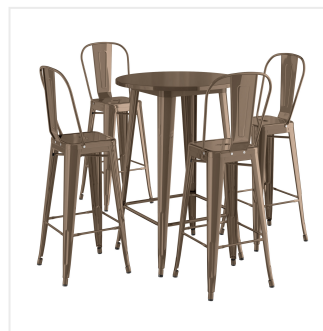

Lancaster Table & Seating Alloy Series 30" Round Copper Bar Height Outdoor Table with 4 Cafe Barstools

#164B30RND CPR

Item #: 164B30RND CPR Qty: _____

Project: _____

Approval: _____ Date: _____

Features

- 30" round shape and bar height fits a variety of indoor and outdoor settings
- E-coat sealant and copper powder coat for rust and corrosion resistance
- Includes 4 cafe barstools, each with an ample 400 lb. weight capacity
- Durable steel construction is perfect for long-term use
- Easy to assemble and lightweight enough to move around for special events

Notes & Details

Take your modern restaurant, cafe, or bistro to the next level with this Lancaster Table & Seating Alloy Series bar height outdoor table and barstools! This set is made of durable steel and double coated to withstand years of use. The copper color adds a sleek, modern touch to any setting and is sure to be a contemporary design choice that guests love. Comfortable and stylish, this strong yet lightweight set is an excellent choice for your indoor or outdoor dining area. To save you money on shipping costs, the table ships unassembled and the stools ship with the backrests detached. All required assembly hardware is included so you can quickly set it up in its proper space and let your guests enjoy!

The table's 30" round surface is perfect for comfortably seating three to four guests while saving space on your patio. With a wide variety of color options to choose from, you'll be able to mix and match to create a vibrant seating arrangement in your establishment. This low-maintenance table set features protective glides that help keep floor surfaces in pristine condition.