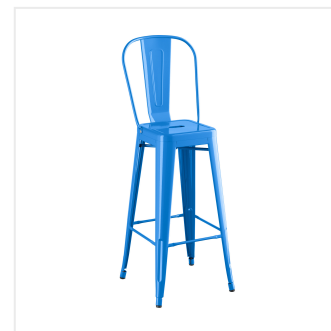

Lancaster Table & Seating Alloy Series 30" Round Blue Bar Height Outdoor Table with 4 Cafe Barstools

#164B30RNDBLU

Item #: 164B30RNDBLU Qty: _____

Project: _____

Approval: _____ Date: _____

Features

- 30" round shape and bar height fits a variety of indoor and outdoor settings
- E-coat sealant and blue powder coat for rust and corrosion resistance
- Includes 4 cafe barstools, each with an ample 400 lb. weight capacity
- Durable steel construction is perfect for long-term use
- Easy to assemble and lightweight enough to move around for special events

Certifications

Technical Data

Height	42 Inches
Diameter	30 Inches
Chair Width	16 1/2 Inches
Seat Width	12 Inches
Chair Depth	16 1/2 Inches
Seat Depth	12 Inches
Chair Height	46 Inches
Height Style	Bar Height
Seat Height	30 1/8 Inches
Arms	Without Arms

Technical Data

Assembled	Assembly Required
Back	With Back
Chair Weight Capacity	400 lb.
Color	Blue
Features	E-Coat Sealant Powder Coated
Frame Material	Steel
Included Chairs	4 Chairs
Installation Type	Freestanding
Padded Seat	Without Padded Seat
Seat Material	Steel
Seat Type	Solid
Shape	Round
Style	Side Chair
Table Seating Capacity	4 Chairs
Tabletop Material	Steel
Type	Table / Chair Sets
Usage	Indoor Outdoor

Notes & Details

Take your modern restaurant, cafe, or bistro to the next level with this Lancaster Table & Seating Alloy Series bar height outdoor table and barstools! This set is made of durable steel and double coated to withstand years of use. The vibrant blue color adds a fun, colorful touch to any setting and is sure to be a contemporary design choice that guests love. Comfortable and stylish, this strong yet lightweight set is an excellent choice for your indoor or outdoor dining area. To save you money on shipping costs, the table ships unassembled and the stools ship with the backrests detached. All required assembly hardware is included so you can quickly set it up in its proper space and let your guests enjoy!