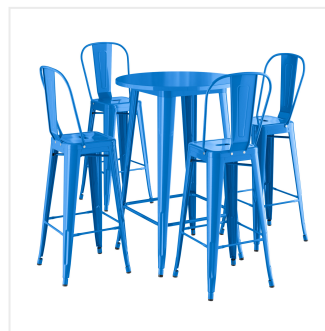

Lancaster Table & Seating Alloy Series 30" Round Blue Bar Height Outdoor Table with 4 Cafe Barstools

#164B30RNDBLU

Item #: 164B30RNDBLU Qty: _____

Project: _____

Approval: _____ Date: _____

Features

- 30" round shape and bar height fits a variety of indoor and outdoor settings
- E-coat sealant and blue powder coat for rust and corrosion resistance
- Includes 4 cafe barstools, each with an ample 400 lb. weight capacity
- Durable steel construction is perfect for long-term use
- Easy to assemble and lightweight enough to move around for special events

Notes & Details

Take your modern restaurant, cafe, or bistro to the next level with this Lancaster Table & Seating Alloy Series bar height outdoor table and barstools! This set is made of durable steel and double coated to withstand years of use. The vibrant blue color adds a fun, colorful touch to any setting and is sure to be a contemporary design choice that guests love. Comfortable and stylish, this strong yet lightweight set is an excellent choice for your indoor or outdoor dining area. To save you money on shipping costs, the table ships unassembled and the stools ship with the backrests detached. All required assembly hardware is included so you can quickly set it up in its proper space and let your guests enjoy!

The table's 30" round surface is perfect for comfortably seating three to four guests while saving space on your patio. With a wide variety of color options to choose from, you'll be able to mix and match to create a vibrant seating arrangement in your establishment. This low-maintenance table set features protective glides that help keep floor surfaces in pristine condition.