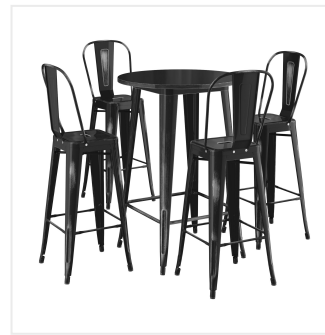

Lancaster Table & Seating Alloy Series 30" Round Distressed Black Bar Height Outdoor Table with 4 Cafe Barstools

#164B30RNDBKD

Item #: 164B30RNDBKD Qty: _____

Project: _____

Approval: _____ Date: _____

Features

- 30" round shape and bar height fits a variety of indoor and outdoor settings
- E-coat sealant and distressed black powder coat for rust and corrosion resistance
- Includes 4 cafe barstools, each with an ample 400 lb. weight capacity
- Durable steel construction is perfect for long-term use
- Easy to assemble and lightweight enough to move around for special events

Notes & Details

Take your modern restaurant, cafe, or bistro to the next level with this Lancaster Table & Seating Alloy Series bar height outdoor table and barstools! This set is made of durable steel and double coated to withstand years of use. The distressed black color adds a sleek, modern touch to any setting and is sure to be a contemporary design choice that guests love. Comfortable and stylish, this strong yet lightweight set is an excellent choice for your indoor or outdoor dining area. To save you money on shipping costs, the table ships unassembled and the stools ship with the backrests detached. All required assembly hardware is included so you can quickly set it up in its proper space and let your guests enjoy!

The table's 30" round surface is perfect for comfortably seating three to four guests while saving space on your patio. With a wide variety of color options to choose from, you'll be able to mix and match to create a vibrant seating arrangement in your establishment. This low-maintenance table set features protective glides that help keep floor surfaces in pristine condition.