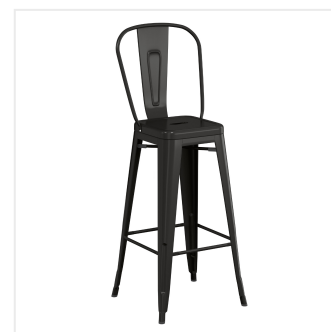

Lancaster Table & Seating Excalibur 27 1/2" x 27 1/2" Square Textured Yukon Oak Bar Height Table with 2 Alloy Series Black Outdoor Cafe Barstools

#164B28SYOBK

Item #: 164B28SYOBK Qty: _____

Project: _____

Approval: _____ Date: _____

Features

- Designed for use indoors and outdoors
- Durable laminate table top resists scratches, impacts, breaks, and burns
- Textured yukon oak table top finish offers the rustic look of solid wood
- Includes 2 steel cafe barstools, laminate table top with steel cross base, and hardware
- Ample 400 lb. weight capacity per barstool

Notes & Details

Add a unique, modern appeal to your dining area with this Lancaster Table & Seating Excalibur bar height table with 2 cafe barstools! This set includes a square table top with a textured yukon oak finish that offers the rustic look of solid wood with a subtle, intriguing texture. It boasts an eco-friendly, quality laminate construction fashioned from compression-molded wood to provide a dependable yet distinct aesthetic. Plus, the table top's UV- and weather-resistant design is built to withstand the elements, making it the perfect indoor or outdoor option that your guests can rely on. To save you money on shipping costs, the table ships unassembled with mounting plate included and the barstools ship with the backrests detached from the stools. All required assembly hardware is included so you can quickly set up this dining set in its proper space and let your guests enjoy!