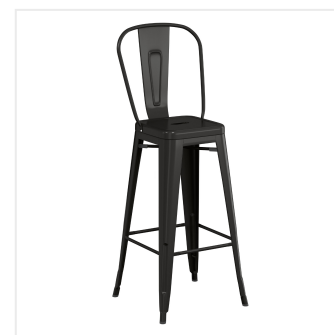

## Lancaster Table & Seating Excalibur 27 1/2" x 27 1/2" Square Textured Walnut Bar Height Table with 2 Alloy Series Black Outdoor Cafe Barstools

#164B28SWABK

Item #: 164B28SWABK Qty: \_\_\_\_\_

Project: \_\_\_\_\_

### Features

- Designed for use indoors and outdoors
- Durable laminate table top resists scratches, impacts, breaks, and burns
- Textured walnut table top finish offers the rustic look of solid wood
- Includes 2 steel cafe barstools, laminate table top with steel cross base, and hardware
- Ample 400 lb. weight capacity per barstool

# Notes & Details

---

Add a unique, modern appeal to your dining area with this Lancaster Table & Seating Excalibur bar height table with 2 cafe barstools! This set includes a square table top with a textured walnut finish that offers the rustic look of solid wood with a subtle, intriguing texture. It boasts an eco-friendly, quality laminate construction fashioned from compression-molded wood to provide a dependable yet distinct aesthetic. Plus, the table top's UV- and weather-resistant design is built to withstand the elements, making it the perfect indoor or outdoor option that your guests can rely on. To save you money on shipping costs, the table ships unassembled with mounting plate included and the barstools ship with the backrests detached from the stools. All required assembly hardware is included so you can quickly set up this dining set in its proper space and let your guests enjoy!