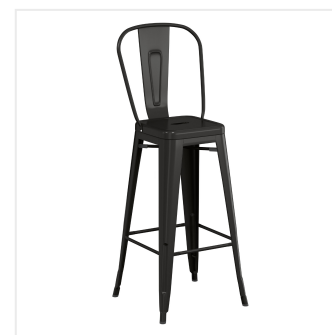

Lancaster Table & Seating Excalibur 27 1/2" x 27 1/2" Square Smooth Letizia Bar Height Table with 2 Alloy Series Black Outdoor Cafe Barstools

#164B28SLZBK

Item #: 164B28SLZBK Qty: _____

Project: _____

Approval: _____ Date: _____

Features

- Designed for use indoors and outdoors
- Durable laminate table top resists scratches, impacts, breaks, and burns
- Smooth letizia table top finish offers the classic look of marble
- Includes 2 steel cafe barstools, laminate table top with steel cross base, and hardware
- Ample 400 lb. weight capacity per barstool

Notes & Details

Add a unique, modern appeal to your dining area with this Lancaster Table & Seating Excalibur bar height table with 2 cafe barstools! This set includes a square table top with a smooth letizia finish that offers the classic look of marble at a fraction of the cost. It boasts an eco-friendly, quality laminate construction fashioned from compression-molded wood to provide a dependable yet distinct aesthetic. Plus, the table top's UV- and weather-resistant design is built to withstand the elements, making it the perfect indoor or outdoor option that your guests can rely on. To save you money on shipping costs, the table ships unassembled with mounting plate included and the barstools ship with the backrests detached from the stools. All required assembly hardware is included so you can quickly set up this dining set in its proper space and let your guests enjoy!